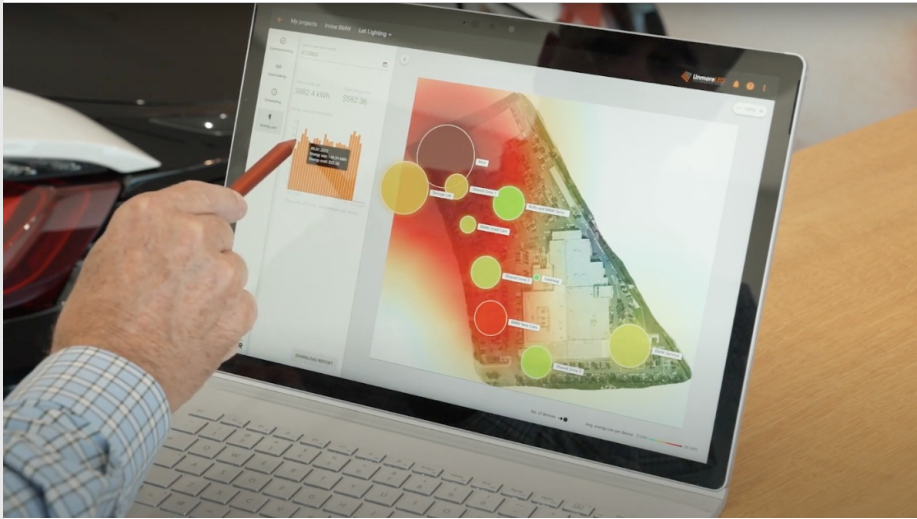

Energy monitoring dashboards: The key to cutting energy bills at Irvine BMW

Our Head of Sales NA - Jim Sekinger, discusses the benefits of using the Silvair technology in **Irvine BMW installation**. Jim focuses on Silvair's new **energy monitoring service** that allows you to monitor, visualize, and forecast the energy consumption of your lighting installation.

Watch the short video and go to <https://silvair.com/energy/> to download our brochure about cutting energy bills and reducing your building's environmental footprint with Silvair lighting controls and energy monitoring tools.

WATCH IT