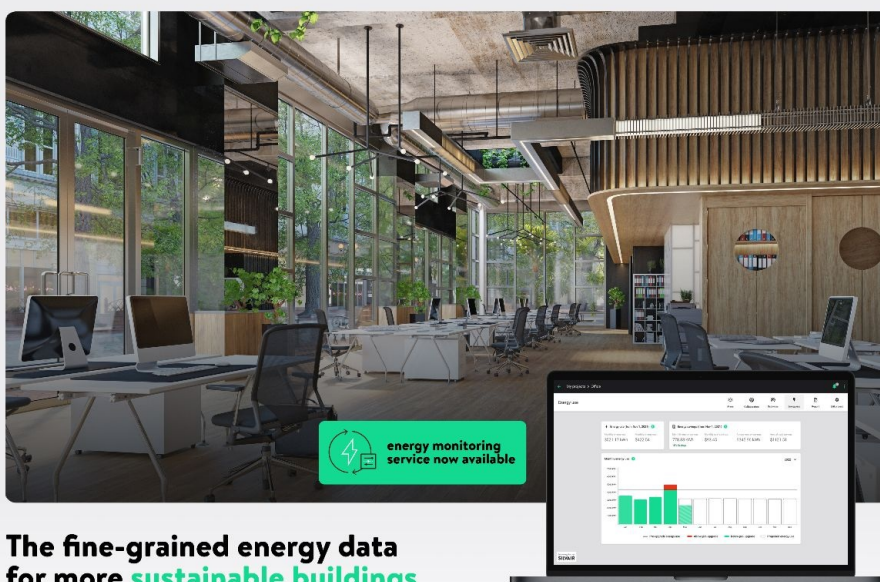

Welcome to another edition of the Silvair newsletter.
We have some important news to share with you, so let's get right to it!

The fine-grained energy data
for more **sustainable buildings**

Maximize your energy savings with the new Silvair energy monitoring service!

We have just released a new connected lighting service! A new energy monitoring service allows you to **measure, visualize and forecast** the energy consumption in your project. It's a revolutionary approach. The fine-grained energy data enables users to identify excessive energy consumption across the building, reduce the building's peak energy demand, and take advantage of peak-time rebates. The service is also compliant with the **DLC NLC5** requirements and supports other lighting standards.