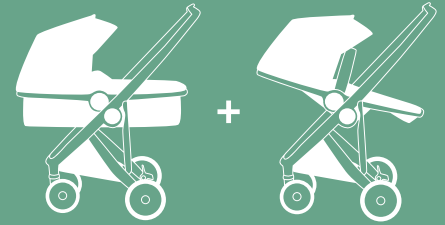

GREENTOM

SPARE PARTS BOX

Greentom Carrycot + Reversible

All frame colours

- **hinge mechanism service parts**
 - push button (8x)
 - cogwheel (4x)
 - hinge spring (4x)
 - hinge pin (6x)
 - hinge pin plug (8x)
- **adapter unit service parts (per colour)**
 - adapter unit sub-assembly (4x)
- **Carrycot fabric service parts**
 - fabric fastener head (2x)
 - fabric fastener feet (2x)
 - fabric fastener head side left (2x)
 - fabric fastener head side right (2x)
 - fabric fastener feet side left (2x)
 - fabric fastener feet side right (2x)
 - vertical support strip (4x)
- **Reversible seat fabric service parts**
 - fabric fastener head (2x)
 - fabric fastener head side left (2x)
 - fabric fastener head side right (2x)
 - fabric fastener feet side left (2x)
 - fabric fastener feet side right (2x)
- **other parts**
 - footrest Reversible (4x)
 - footrest velcro (10x)
 - fabric release tool (5x)
 - canopy adapter left (2x)
 - canopy adapter right (2x)
 - bottom plate (2x)