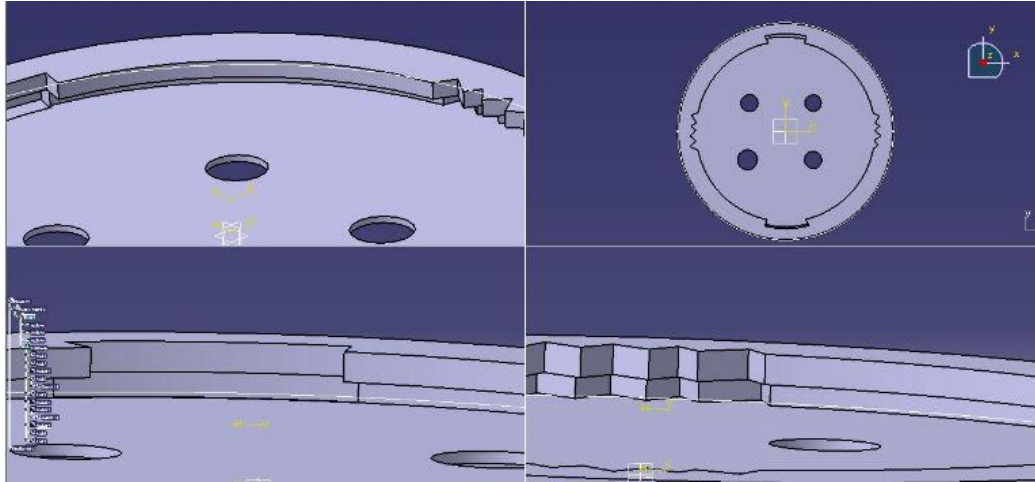

Design

BindBoard