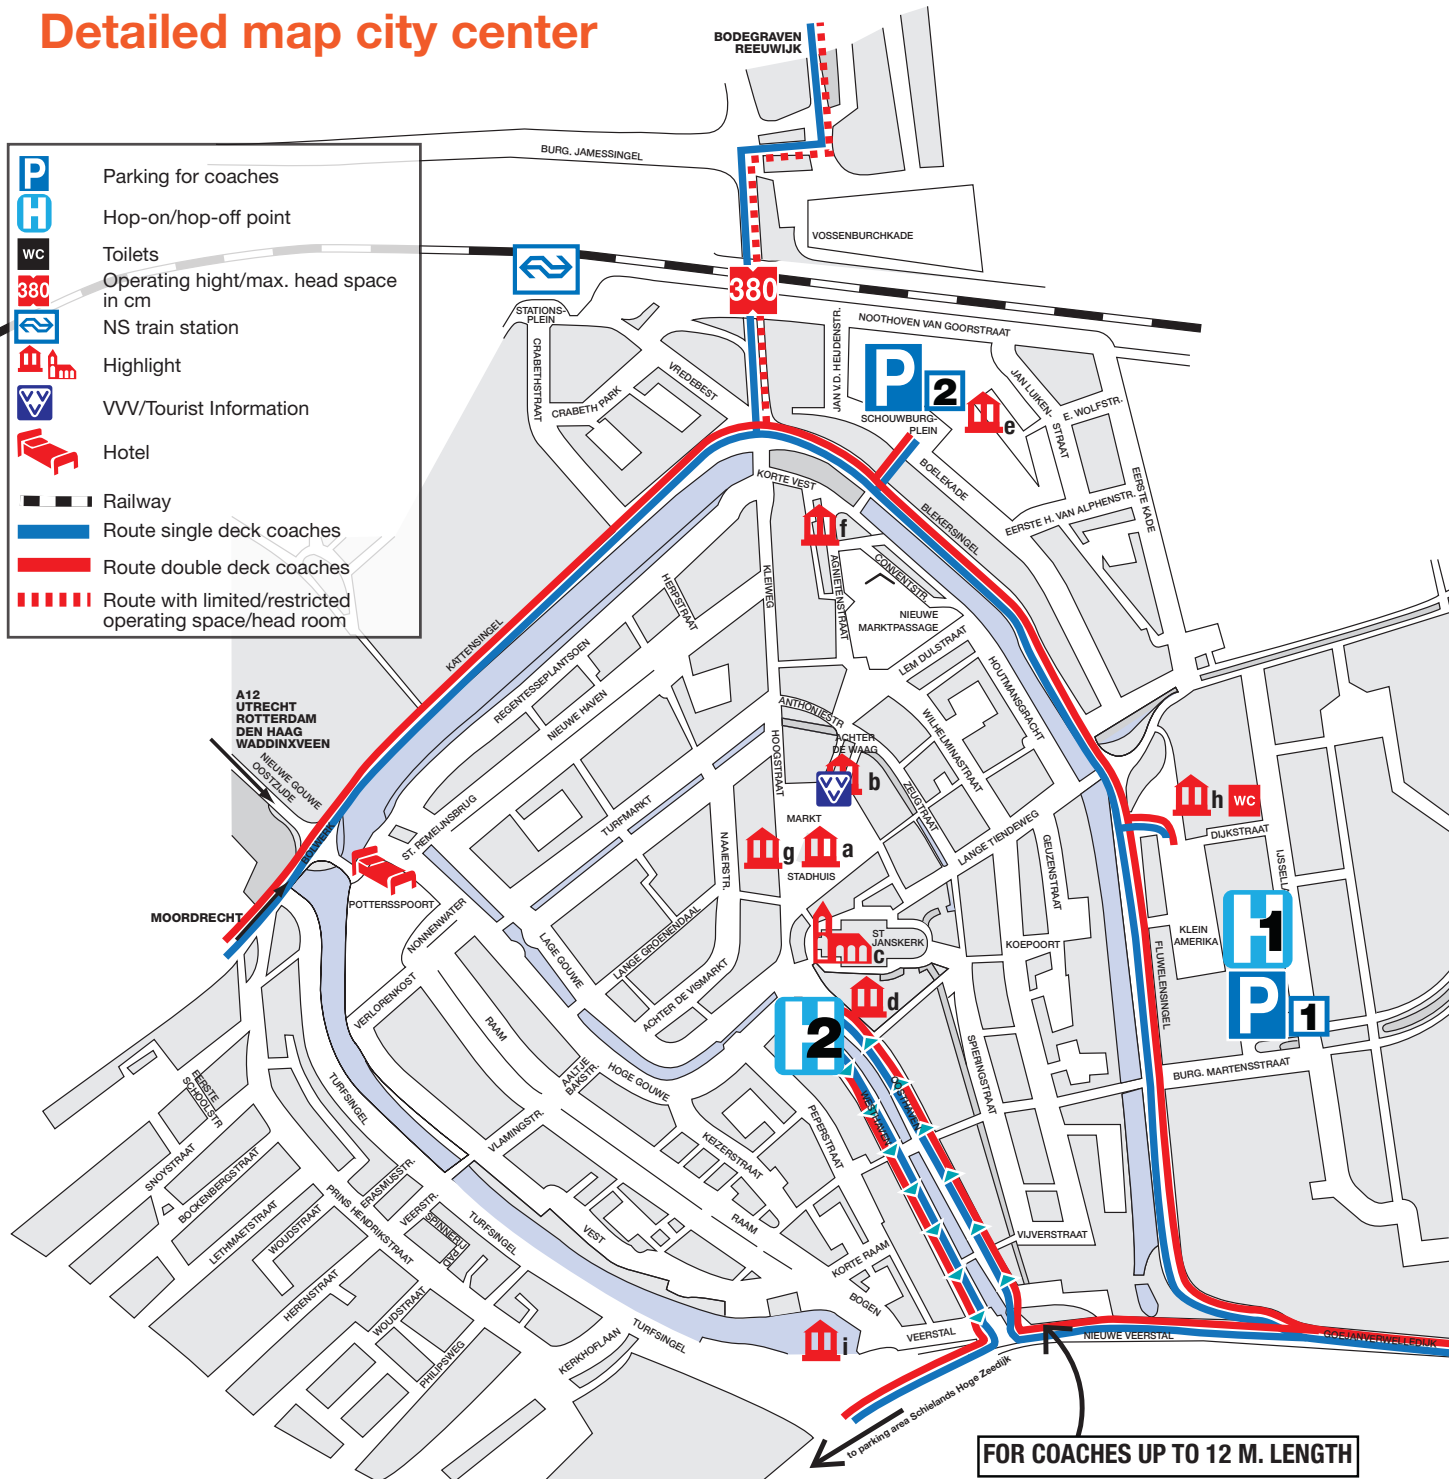

##### B) Campanile Gouda (off highway)

Kampenringweg 38/41, +31(0)182-535555  
Goudse Poort, www.campanile-gouda.nl

	Parking for coaches
	Hop-on/hop-off point
	Operating height/max. head space in cm.
	NS train station
	Highlight
	VVV/Tourist Information
	Hotel
	Highway
	Railway
	Main road
	Route single deck coaches
	Route double deck coaches
	Route with limited/restricted operating space/head space room

FOR BUSES UP TO 12 M LENGTH

DETAILED MAP CITY CENTER OVERLEAF/SEE OTHER SIDE

# Detailed map city center

	Parking for coaches
	Hop-on/hop-off point
	Toilets
	Operating height/max. head space in cm
	NS train station
	Highlight
	VVV/Tourist Information
	Hotel
	Railway
	Route single deck coaches
	Route double deck coaches
	Route with limited/restricted operating space/head room

## Pick-up and drop-off points and parking sites

About 500 meters from the Markt there are 2 car parks with dedicated parking spaces for coaches. In the heart of the historic town centre there is one pick-up and drop-off point for coaches up to 12 metres in length.