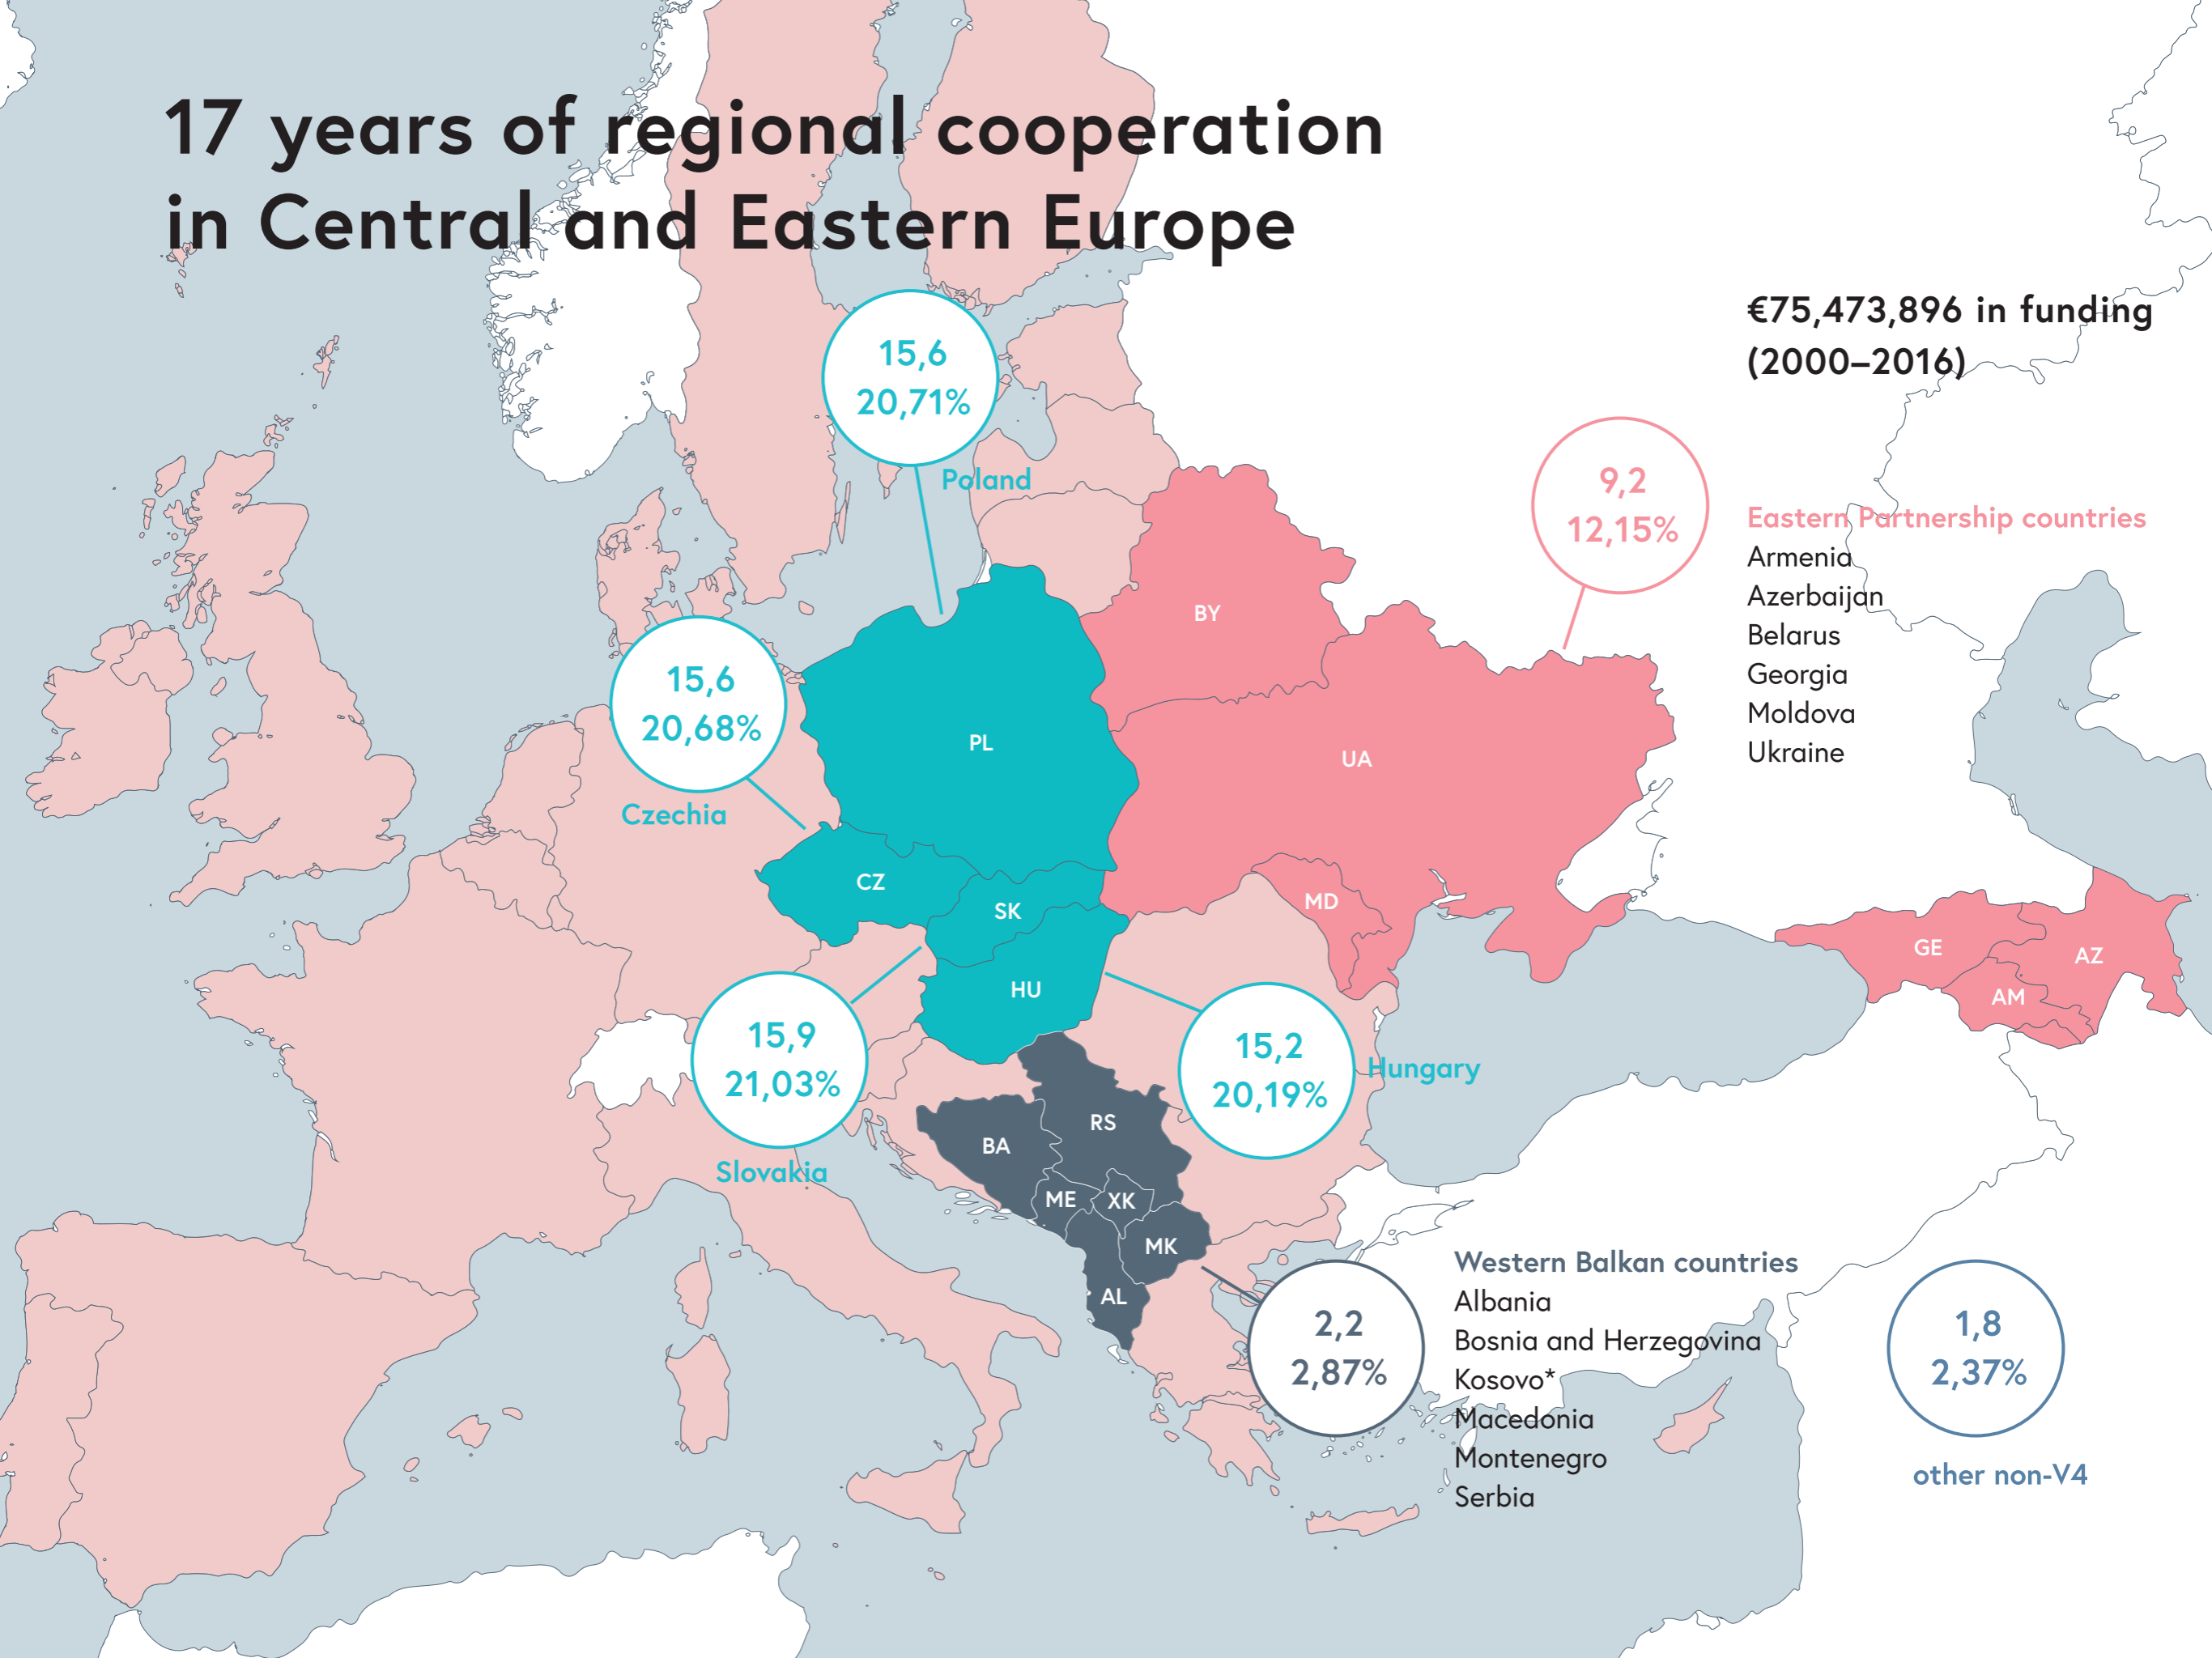

# 17 years of regional cooperation in Central and Eastern Europe

€75,473,896 in funding (2000–2016)

15,6  
20,71%

Poland

15,6  
20,68%

Czechia

15,9  
21,03%

Slovakia

15,2  
20,19%

Hungary

9,2  
12,15%

Eastern Partnership countries

Armenia  
Azerbaijan  
Belarus  
Georgia  
Moldova  
Ukraine

Western Balkan countries

Albania  
Bosnia and Herzegovina  
Kosovo\*  
Macedonia  
Montenegro  
Serbia