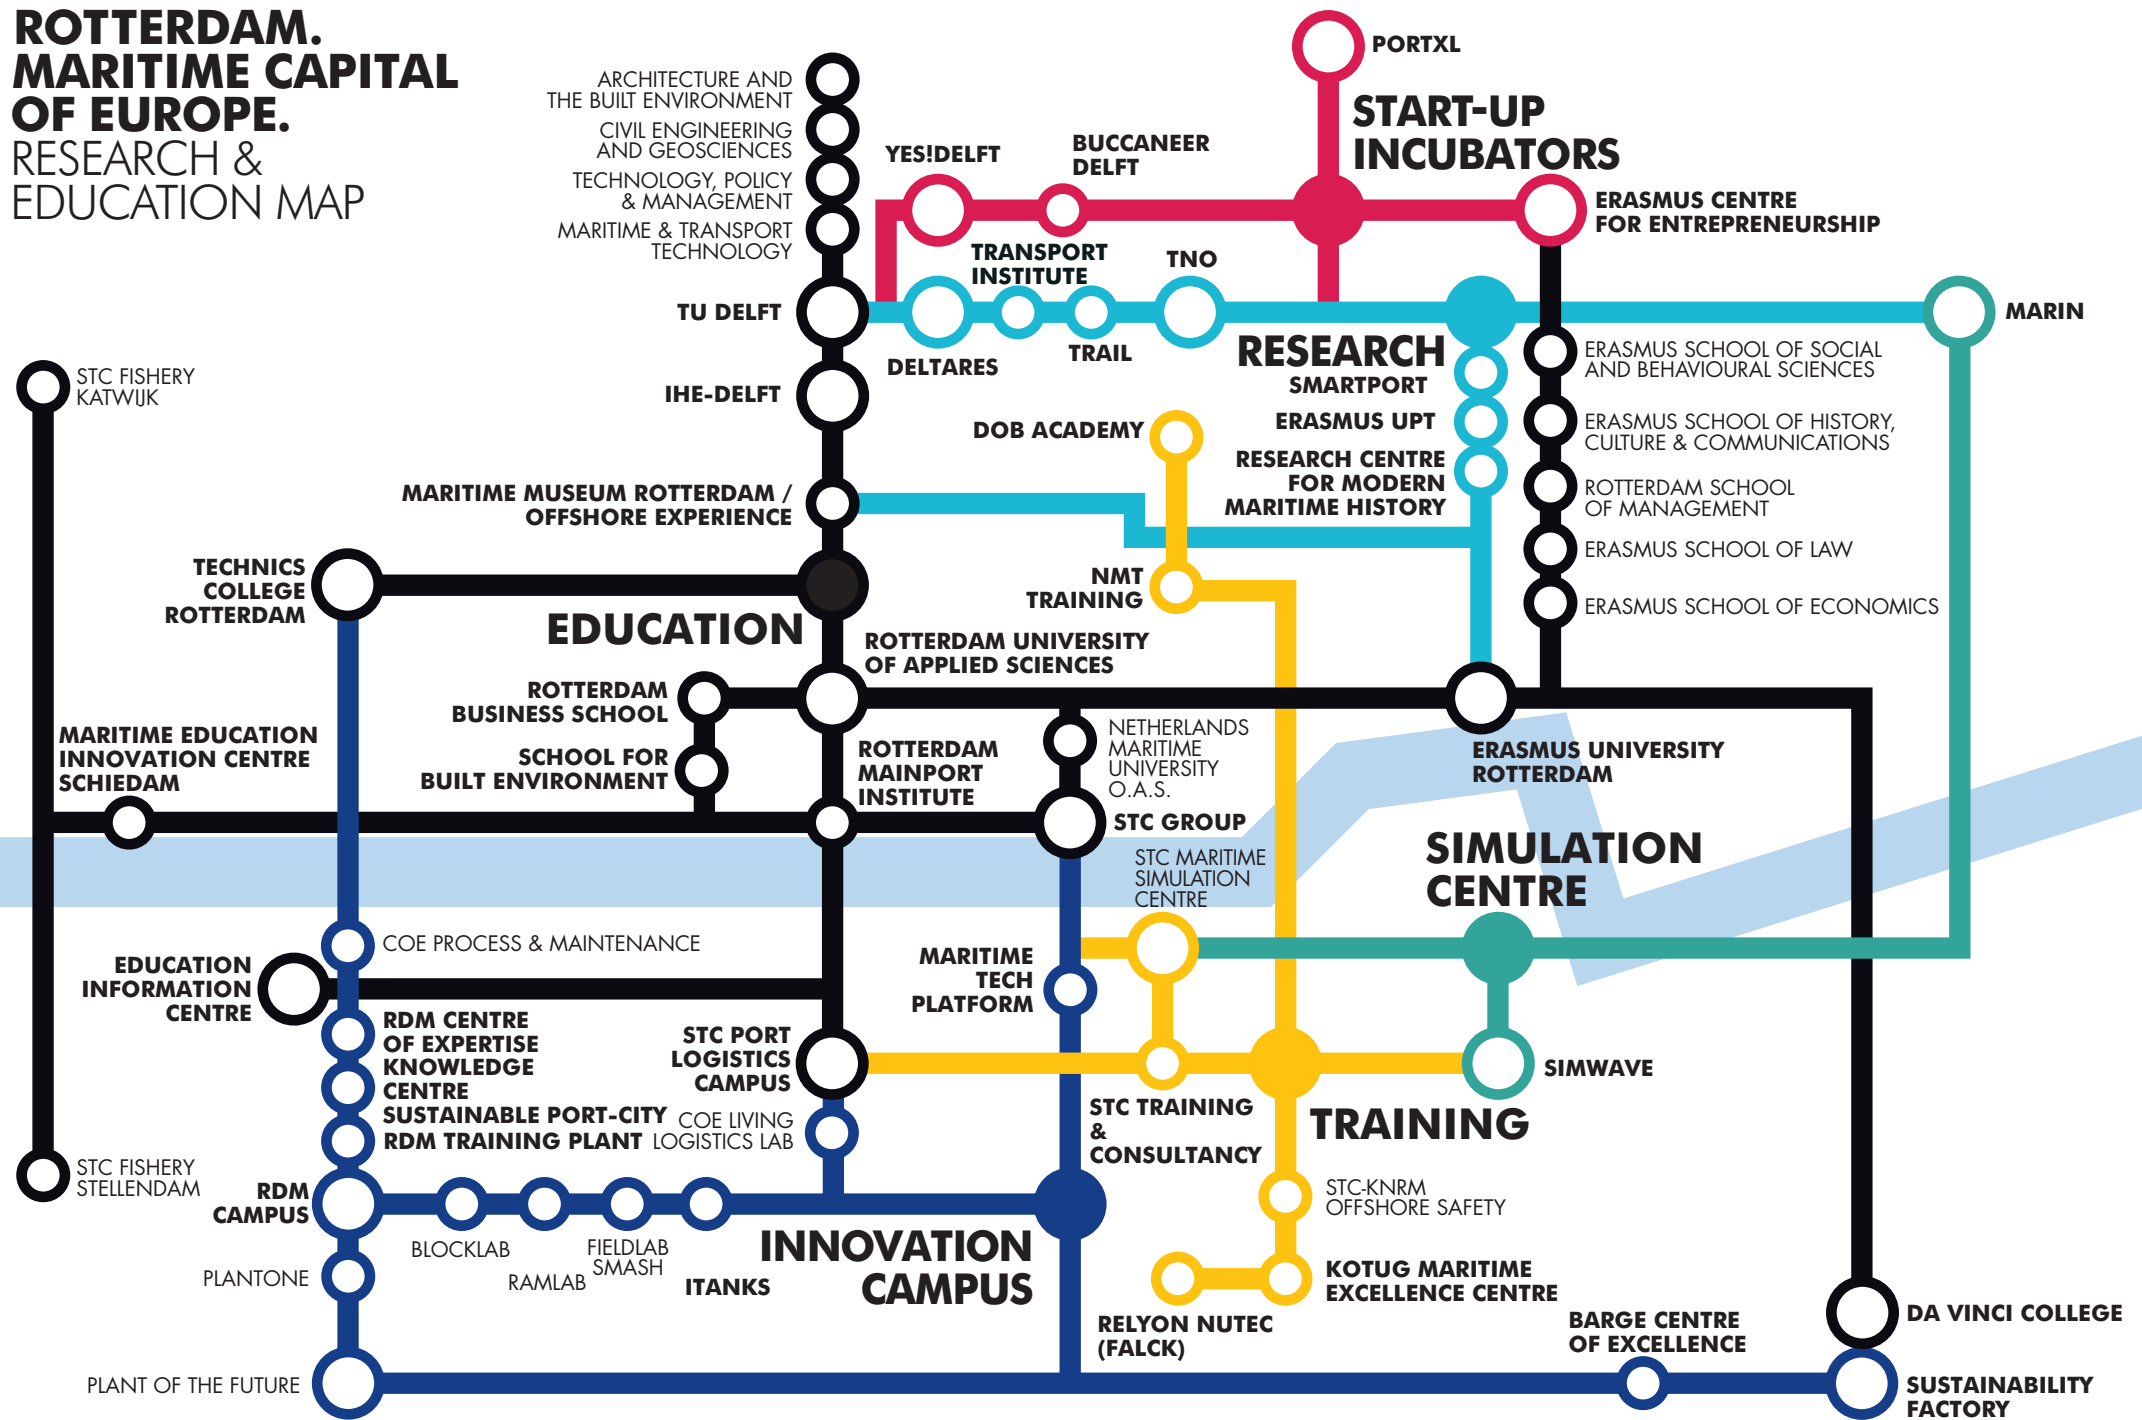

ROTTERDAM. MARITIME CAPITAL OF EUROPE.

RESEARCH & EDUCATION MAP

LAST UPDATE: 20 MAART 2019 | ERASMUS UPT © 2019 | FOR INQUIRIES, PLEASE CONTACT MARITIME@ROTTERDAM.NL

KNOWLEDGE DISTRICT
 Knowledge-based activity.

MAIN NODE
 Institute, organisation, partnership

STATION
 Faculty, institute or organisation department, where relevant maritime and port related education research and training programmes are provided.

EDUCATION AND EDUCATION INSTITUTE
RESEARCH UNIVERSITY OR INSTITUTE

INNOVATION CAMPUS
MARITIME, OFFSHORE, SAFETY TRAINING

SIMULATOR CENTRE
START-UP INCUBATOR CENTRE