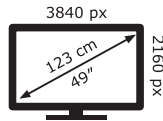

AW-210478

Panasonic

TX-49JX940E

**76** kWh/1000h

ABCDEF**G**

**111** kWh/1000h

2019/2013

TQF0EJ0250