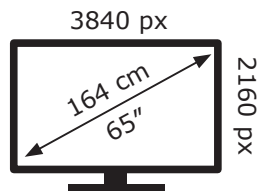

ENERGY

LG Electronics

OLED65CX6LA

133 kWh/1000h

ABCDEF**G**

245 kWh/1000h

2019/2013