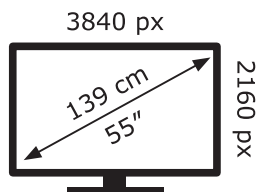

ENERG ⚡

LG Electronics

55UP81006LR

99 kWh/1000h

ABCDEF**G**

129 kWh/1000h

2019/2013