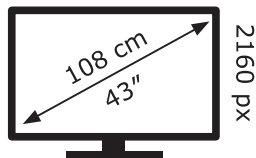

ENERG ⚡

LG Electronics

43UP81006LR

65 kWh/1000h

ABCDEF**G**

88 kWh/1000h

3840 px

2019/2013