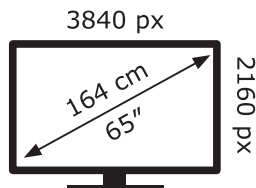

AW-210156

ENERGY

Panasonic

TX-65JX800E

106 kWh/1000h

ABCDEF**G**

149 kWh/1000h

2019/2013