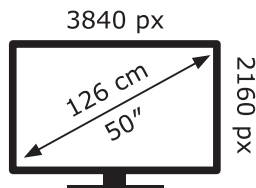

ENERGY

Panasonic

TX-50JX800E

78 kWh/1000h

ABCDEF**G**

108 kWh/1000h

2019/2013

TQF0EA0268