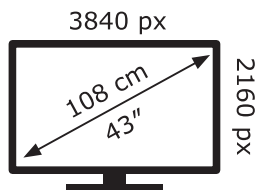

**ENERG** ⚡

**LG Electronics**

43UP81006LA

**65** kWh/1000h

ABCDEF**G**

**HDR**

**88** kWh/1000h

2019/2013