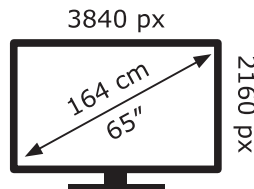

Panasonic

TX-65HX830E

95 kWh/1000h

ABCDEF**G**

153 kWh/1000h

2019/2013

TQF0EA0515