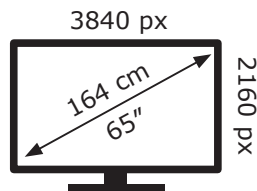

ENERGY

LG Electronics

65UN74006LB

136 kWh/1000h

ABCDEF**G**

161 kWh/1000h

2019/2013