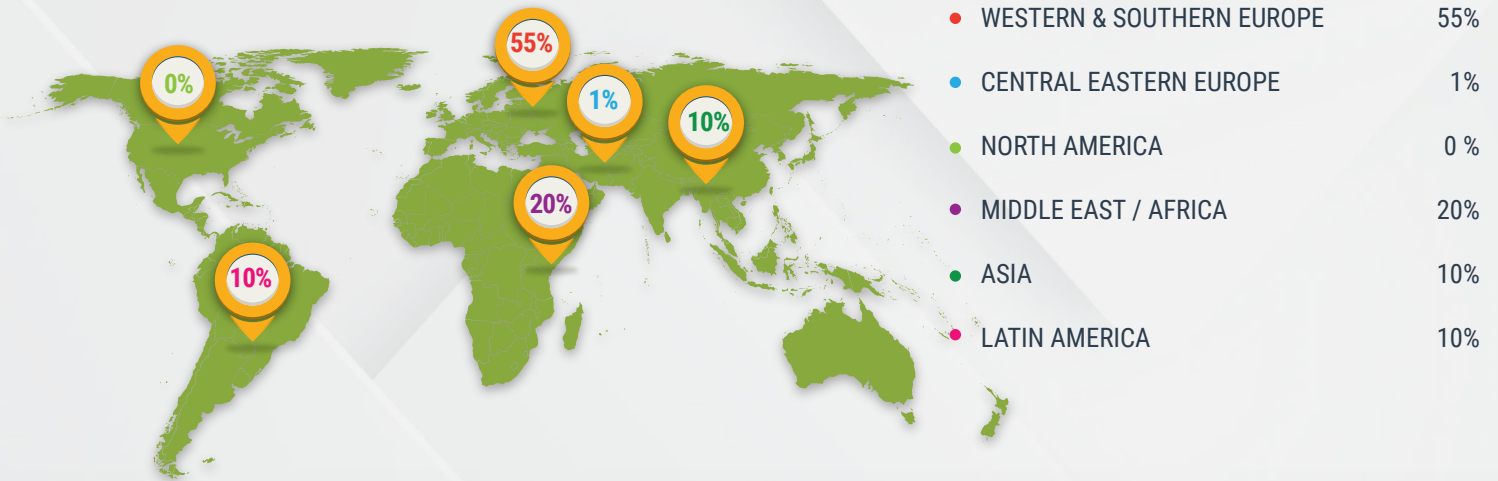

EMBA CLASS PROFILE 2024-2025

CLASS PROFILE >>>

INTERNATIONAL DIVERSITY >>>

PROFESSIONAL BACKGROUND >>>

CORPORATE SECTORS

75%

CONSULTING

5%