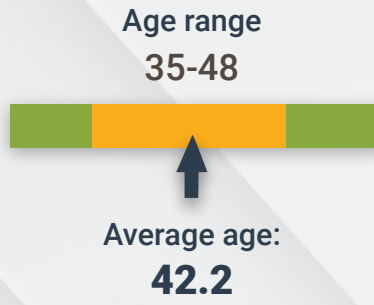

EMBA CLASS PROFILE 2024-2025

CLASS PROFILE >>>

INTERNATIONAL DIVERSITY >>>

PROFESSIONAL BACKGROUND >>>

CORPORATE SECTORS

75%

CONSULTING

5%