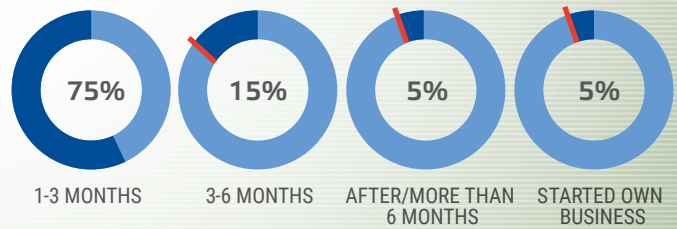

BSc CLASS PROFILE 2024-2025

CLASS PROFILE

Age range

REGIONAL BACKGROUND

MAJOR

BSc PLACEMENT PROFILE 2024-2025

OVERALL PLACEMENT OF GRADUATES

TIME TO FIND EMPLOYMENT UPON COMPLETION OF PROGRAM

SALARY INFORMATION

STARTING SALARY

CHF 65'000 - 75'000

ANNUAL GROSS SALARY (AVERAGE)

CHF 72'000

EMPLOYMENT SECTOR