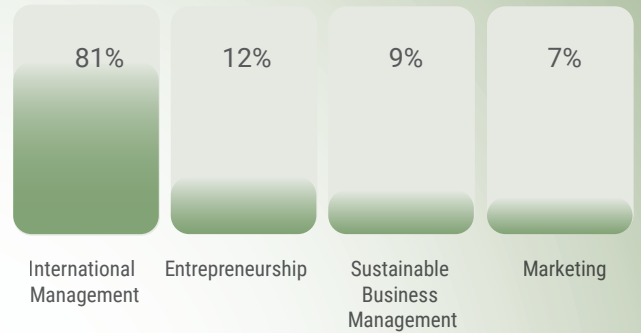

BSc CLASS PROFILE 2024-2025

CLASS PROFILE

Age range

REGIONAL BACKGROUND

MAJOR

BSc PLACEMENT PROFILE 2024-2025

OVERALL PLACEMENT OF GRADUATES

TIME TO FIND EMPLOYMENT UPON COMPLETION OF PROGRAM

SALARY INFORMATION

STARTING SALARY

CHF 65'000 - 75'000

ANNUAL GROSS SALARY (AVERAGE)

CHF 72'000

EMPLOYMENT SECTOR