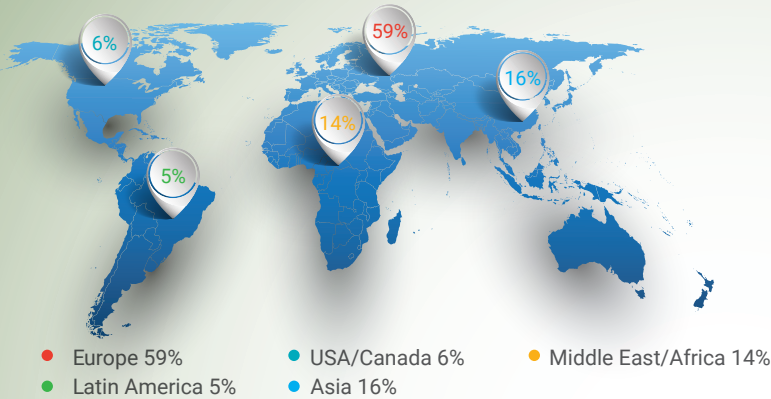

BSc CLASS PROFILE 2024-2025

CLASS PROFILE

Age range

REGIONAL BACKGROUND

MAJOR

BSc PLACEMENT PROFILE 2024-2025

OVERALL PLACEMENT OF GRADUATES

TIME TO FIND EMPLOYMENT UPON COMPLETION OF PROGRAM