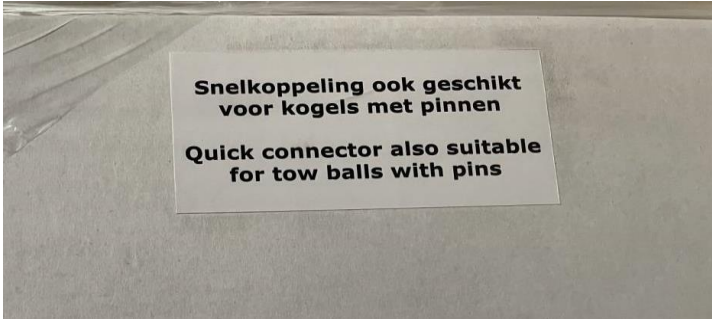

Bike Carriers (updated 2022-07-29)

Brand	Model	RMC (tested until 2018)	RMC pin (new)

*The Spinder Eagle cannot be easily taken off. Turn it to the normal position for taking it of the RMC, elevate it for approx half an inch, turn it a bit towards yourself and take it off the RMC.
** The bike carrier should put on the RMC in a slightly tilted position.
*** Will be replaced by a 4-sided mountingclamp. After it has been replaced the carrier will not fit this type of RMC anymore.
**** Suitable from 2021.
Note: if the box is provided with this sticker, the bike carrier also fits on the RMC with pin. All carriers produced from 2022 will fit on the RMC with pin. Year of manufacture can be seen on the type approval sticker affixed to each carrier, starting with 2022XXXX.

PROUSER BIKE CARRIERS®
Type: DIAMANT SG2
Charge: 20220901

E4-26R-03 0236

Max. 30kg per bike   Product weight   Max. load   Max. speed

Tradekar Benelux BV, Ohmweg 1, 4104 BM Culemborg, NL

Disclaimer
Despite constant care and attention paid to the compilation of this document it may happen that some information is proven to be incomplete or incorrect. Brink Towing Systems B.V. expressly denies any liability regarding the correctness, completeness, actuality of the offered information and the (uninterrupted) use of this document. Brink Towing Systems B.V. retains all intellectual property rights and other rights related to all information offered on or via this document (including text, graphics, and logos). It is not permitted to copy, download, or in any way publish, distribute, or reproduce the information in this document without the express written consent of Brink Towing Systems B.V. You are allowed to print and/or download the information in this document for your own personal use.