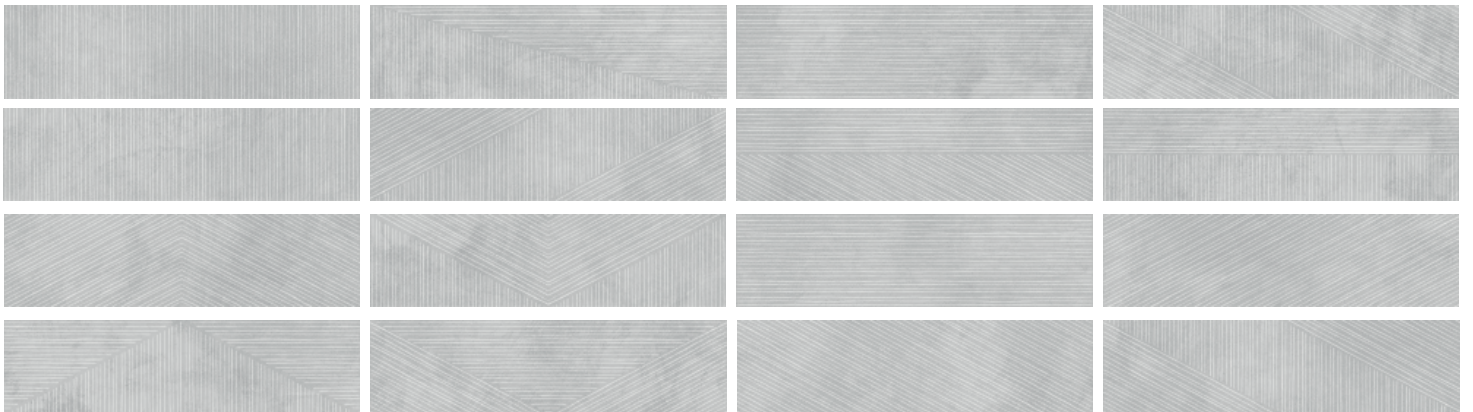

Brick

7,5x30-3"x12"

new
ker

3 COLORS

taupe

grey

blue

16 DIFFERENT DESIGNS