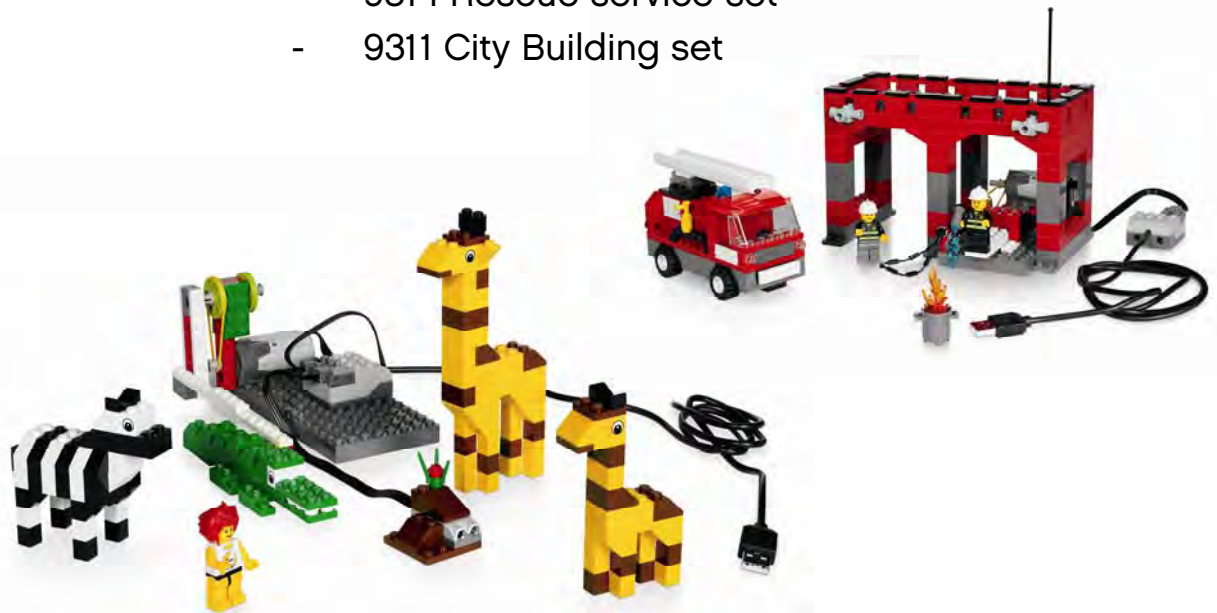

Minimum Requirement Specification for MAC:

- Apple MacOS X v. 10.5 or 10.6
- Intel processor
- 512 MB of RAM minimum
- 150 MB of available hard-disk space
- DVD-drive

Web Activities Q4 2010

4 New WeDo models and activities

- Based on the base set only

8 New WeDo models and activities

- based on a combination of WeDo and system products
- 9385 Scenery
- 9334 Animals
- 9314 Rescue service set
- 9311 City Building set

LEGO Education WeDo – Going Forward