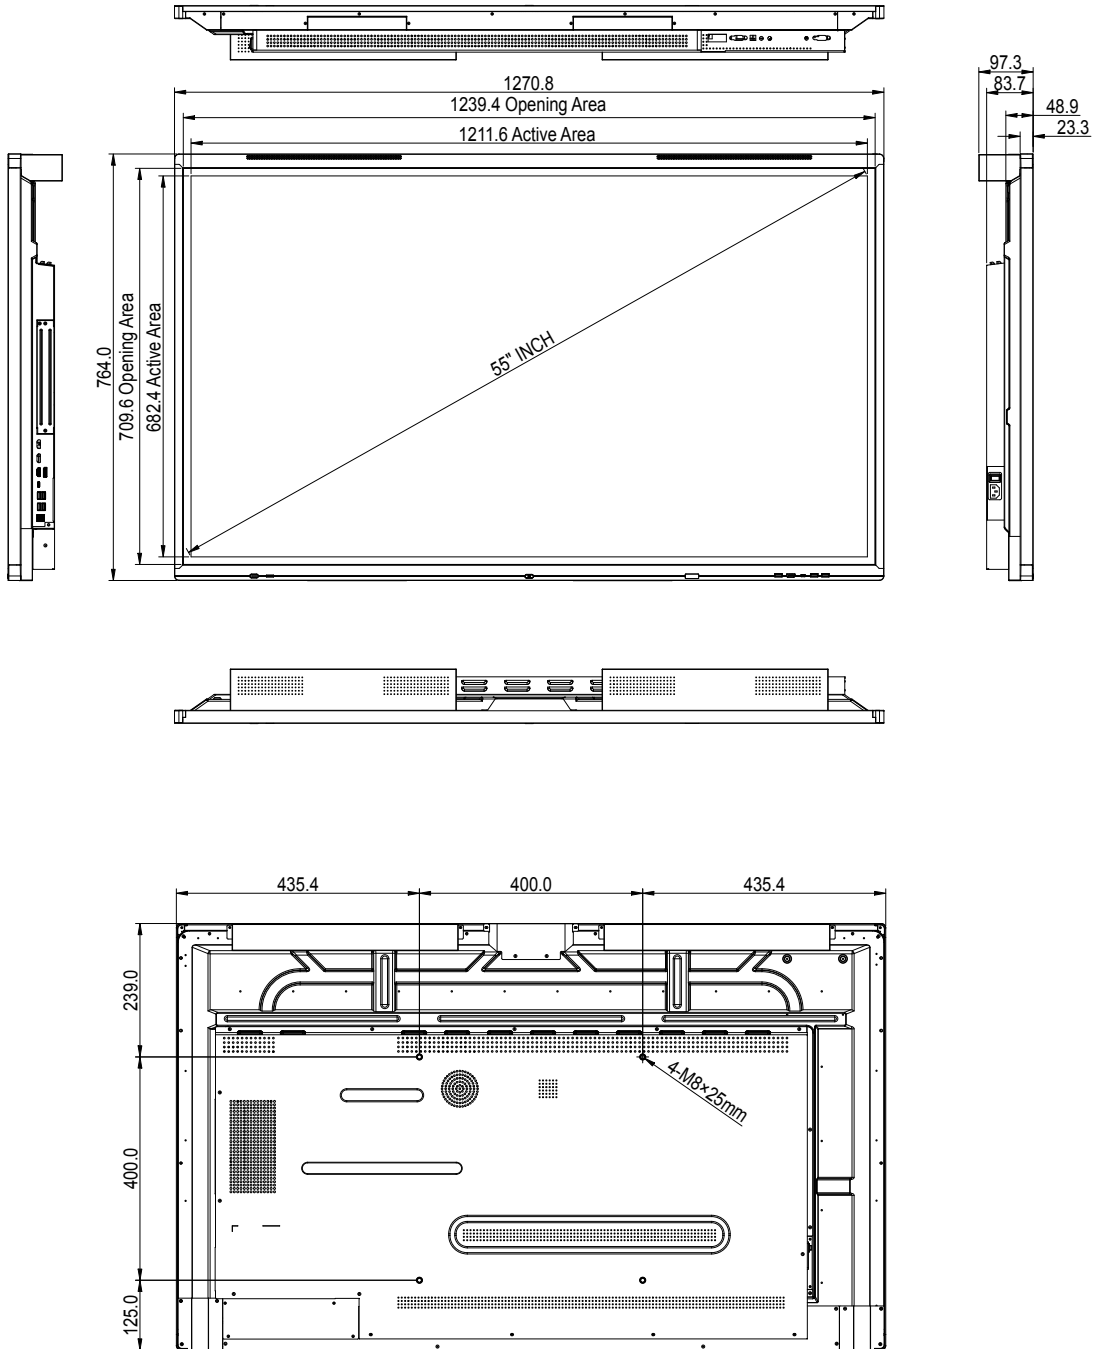

Predia Touch Pro 65"

Technical drawings

Predia Touch Pro 55"