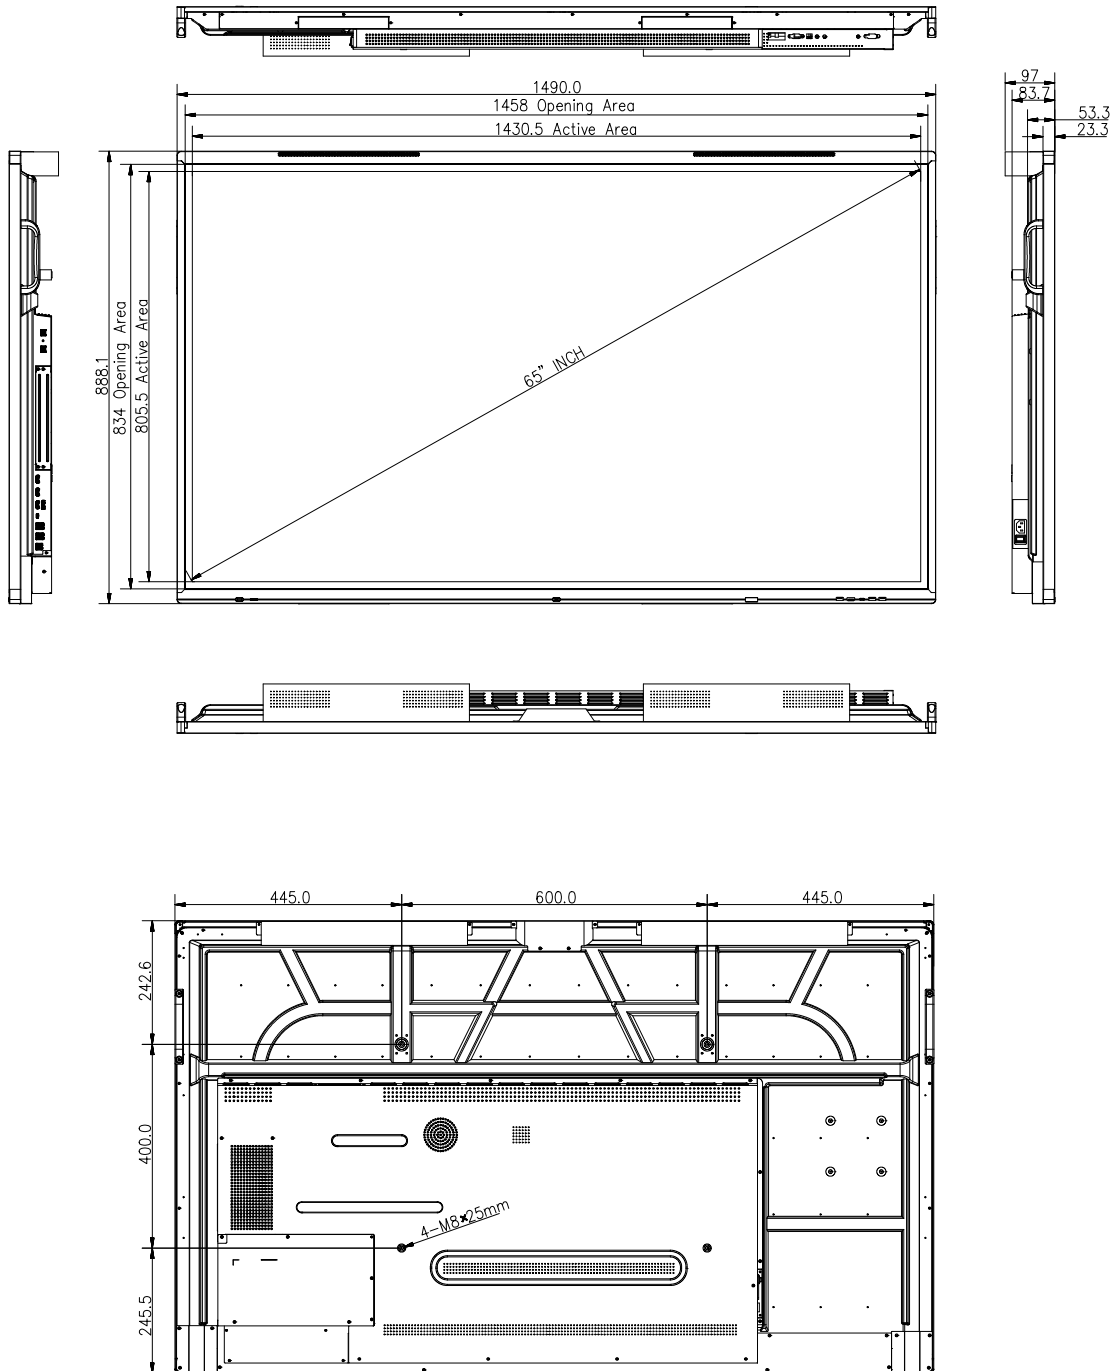

	55"	65"	75"	86"	98"
Product Dimensions (WxHxD)	1271 x 781 x 83mm	1490 x 905 x 84mm	1714 x 1033 x 84mm	1959 x 1170 x 84mm	2217 x 1331 x 99mm
Packaging Dimensions (WxHxD)	1395 x 875 x 190mm	1615 x 1000 x 190mm	1839 x 1127 x 190mm	2084 x 1264 x 190mm	2350 x 1450 x 270mm
VESA®	400 x 400mm, M8	600 x 400mm, M8	800 x 600mm, M8	800 x 600mm, M8	900 x 600mm, M8
Weight	26Kg	38.6Kg	48.3Kg	60.3Kg	84Kg
Packed Weight	33Kg	45.1Kg	57.2Kg	71.6Kg	105Kg
Energy (Eco Mode)	75W	78.4W	81W	100W	119W

Accessories

Number of Pens	2
Teacher remote	Ja
VESA Mount 10x10	Ja
HDMI Cable	1 (3mtr)
USB Type C Cable	1 (1,8mtr)

Technical drawings

Predia Touch Pro 55"

Technical drawings

Predia Touch Pro 65"

Technical drawings

Predia Touch Pro 75"

Technical drawings

Predia Touch Pro 86"

Technical drawings

Predia Touch Pro 98"