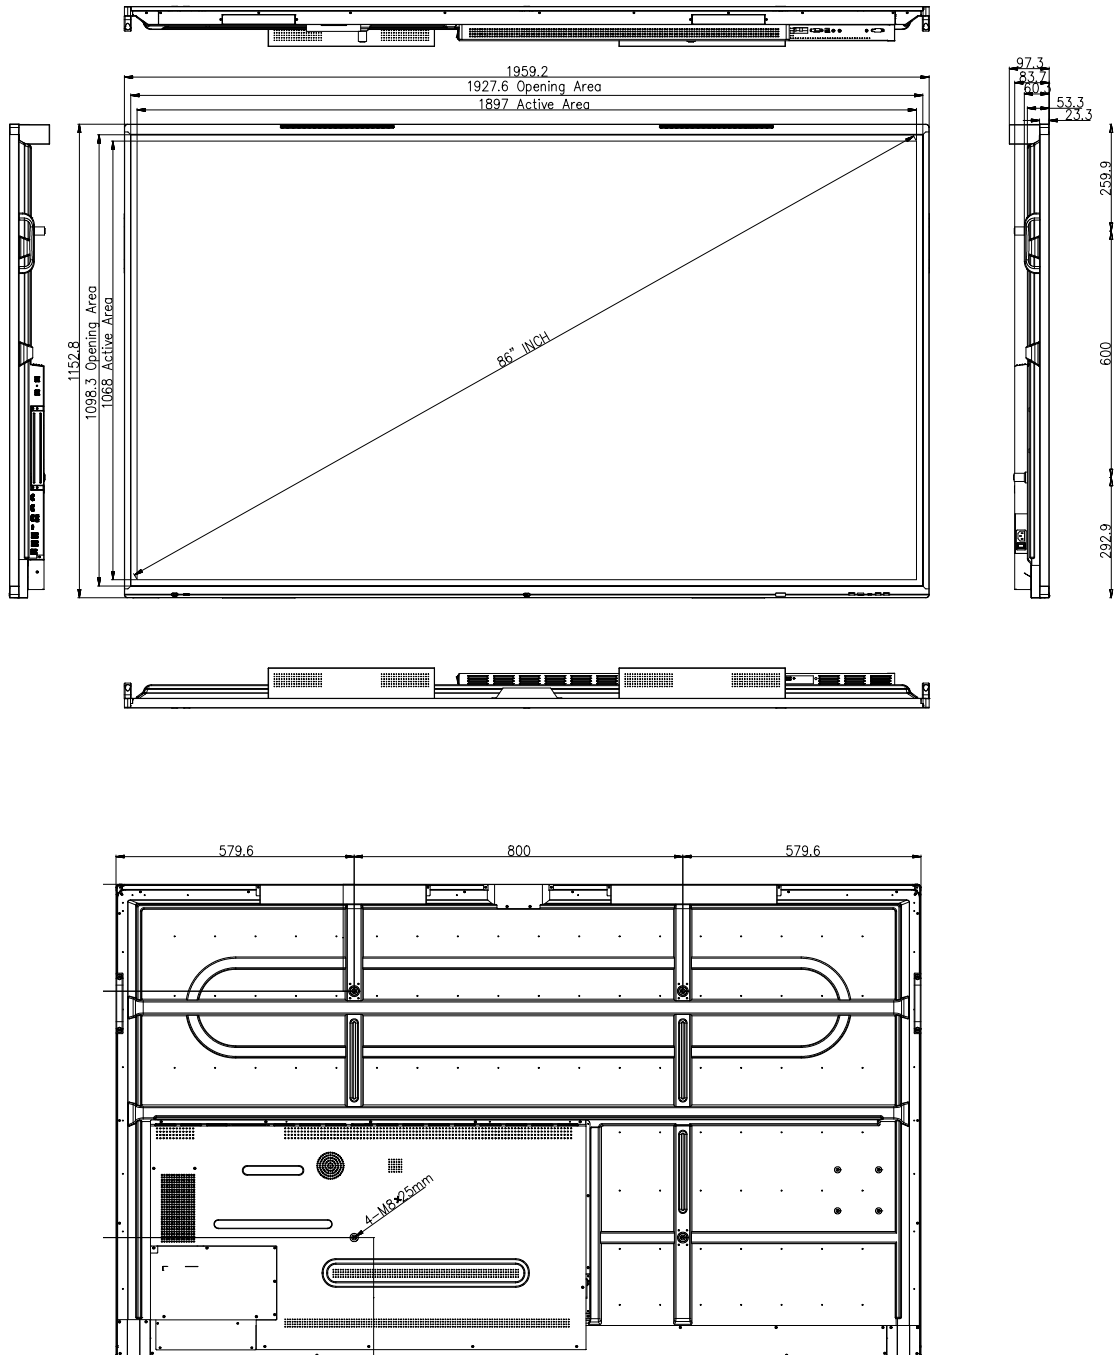

	55"	65"	75"	86"	98"
Product Dimensions (WxHxD)	1271 x 781 x 83mm	1490 x 905 x 84mm	1714 x 1033 x 84mm	1959 x 1170 x 84mm	2217 x 1331 x 99mm
Packaging Dimensions (WxHxD)	1395 x 875 x 190mm	1615 x 1000 x 190mm	1839 x 1127 x 190mm	2084 x 1264 x 190mm	2350 x 1450 x 270mm
VESA®	400 x 400mm, M8	600 x 400mm, M8	800 x 600mm, M8	800 x 600mm, M8	900 x 600mm, M8
Weight	26Kg	38.6Kg	48.3Kg	60.3Kg	84Kg
Packed Weight	33Kg	45.1Kg	57.2Kg	71.6Kg	105Kg
Energy (Eco Mode)	75W	78.4W	81W	100W	119W

Accessories

Number of Pens	2
Teacher remote	Ja
VESA Mount 10x10	Ja
HDMI Cable	1 (3mtr)
USB Type C Cable	1 (1,8mtr)

Technical drawings

Predia Touch Pro 55"

Technical drawings

Predia Touch Pro 65"

Technical drawings

Predia Touch Pro 75"

Technical drawings

Predia Touch Pro 86"

Technical drawings

Predia Touch Pro 98"