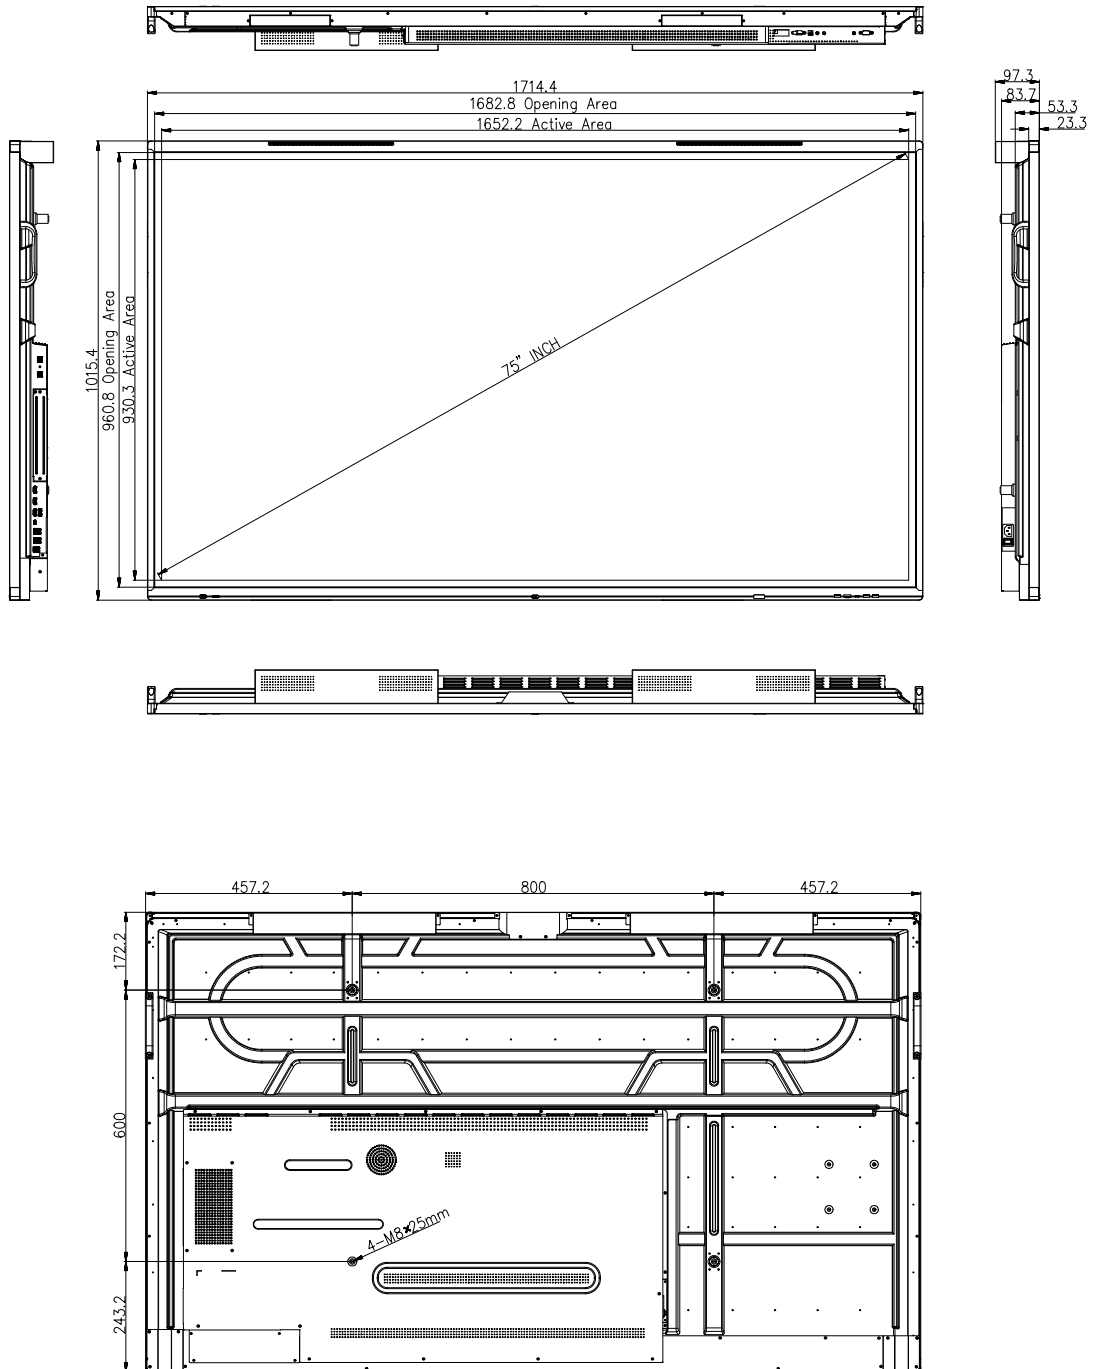

	55"	65"	75"	86"	98"
Product Dimensions (WxHxD)	1271 x 781 x 83mm	1490 x 905 x 84mm	1714 x 1033 x 84mm	1959 x 1170 x 84mm	2217 x 1331 x 99mm
Packaging Dimensions (WxHxD)	1395 x 875 x 190mm	1615 x 1000 x 190mm	1839 x 1127 x 190mm	2084 x 1264 x 190mm	2350 x 1450 x 270mm
VESA®	400 x 400mm, M8	600 x 400mm, M8	800 x 600mm, M8	800 x 600mm, M8	900 x 600mm, M8
Weight	26Kg	38.6Kg	48.3Kg	60.3Kg	84Kg
Packed Weight	33Kg	45.1Kg	57.2Kg	71.6Kg	105Kg
Energy (Eco Mode)	75W	78.4W	81W	100W	119W

Accessories

Number of Pens	2
Teacher remote	Ja
VESA Mount 10x10	Ja
HDMI Cable	1 (3mtr)
USB Type C Cable	1 (1,8mtr)

Technical drawings

Predia Touch Pro 55"

Technical drawings

Predia Touch Pro 65"

Technical drawings

Predia Touch Pro 75"

Technical drawings

Predia Touch Pro 86"

Technical drawings

Predia Touch Pro 98"