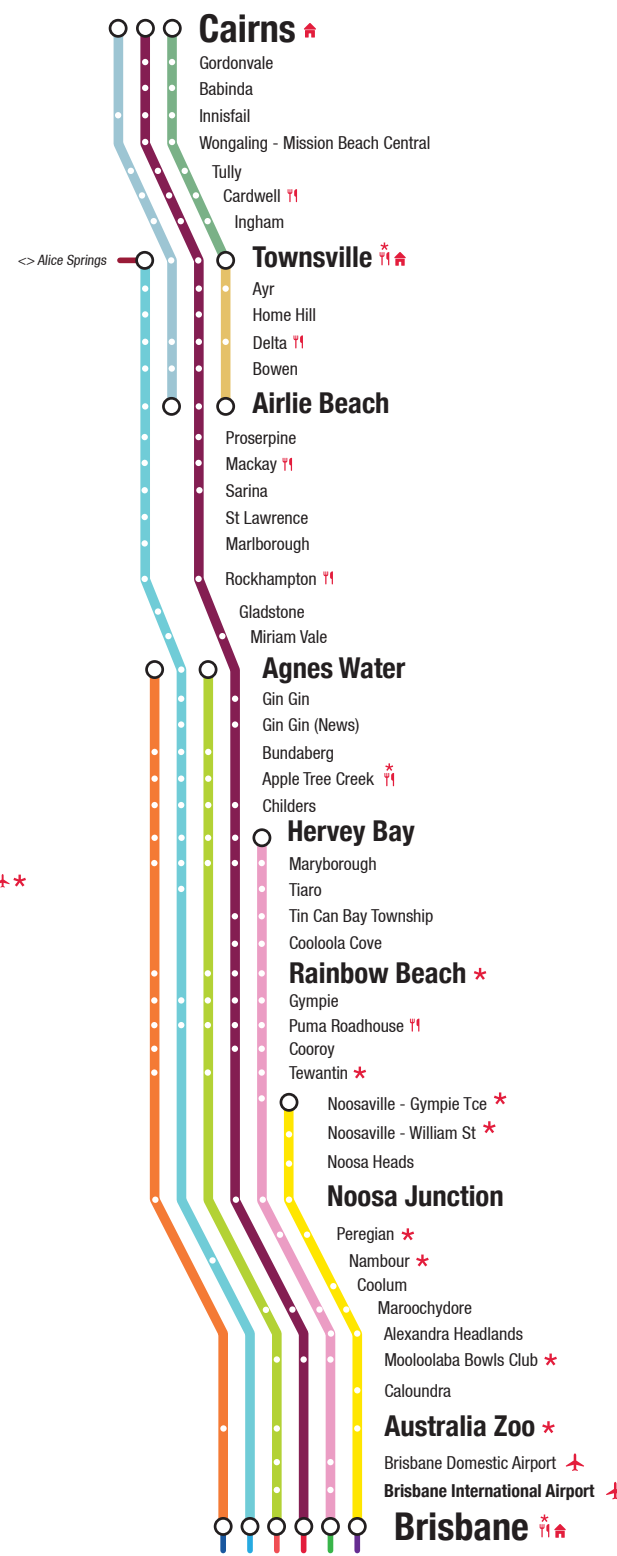

National Coach Network Map 2018

*Routes between Brisbane <-> Cairns

<-> Byron Bay, Gold Coast, Miles, Sydney (via Pacific Hwy), Toowoomba