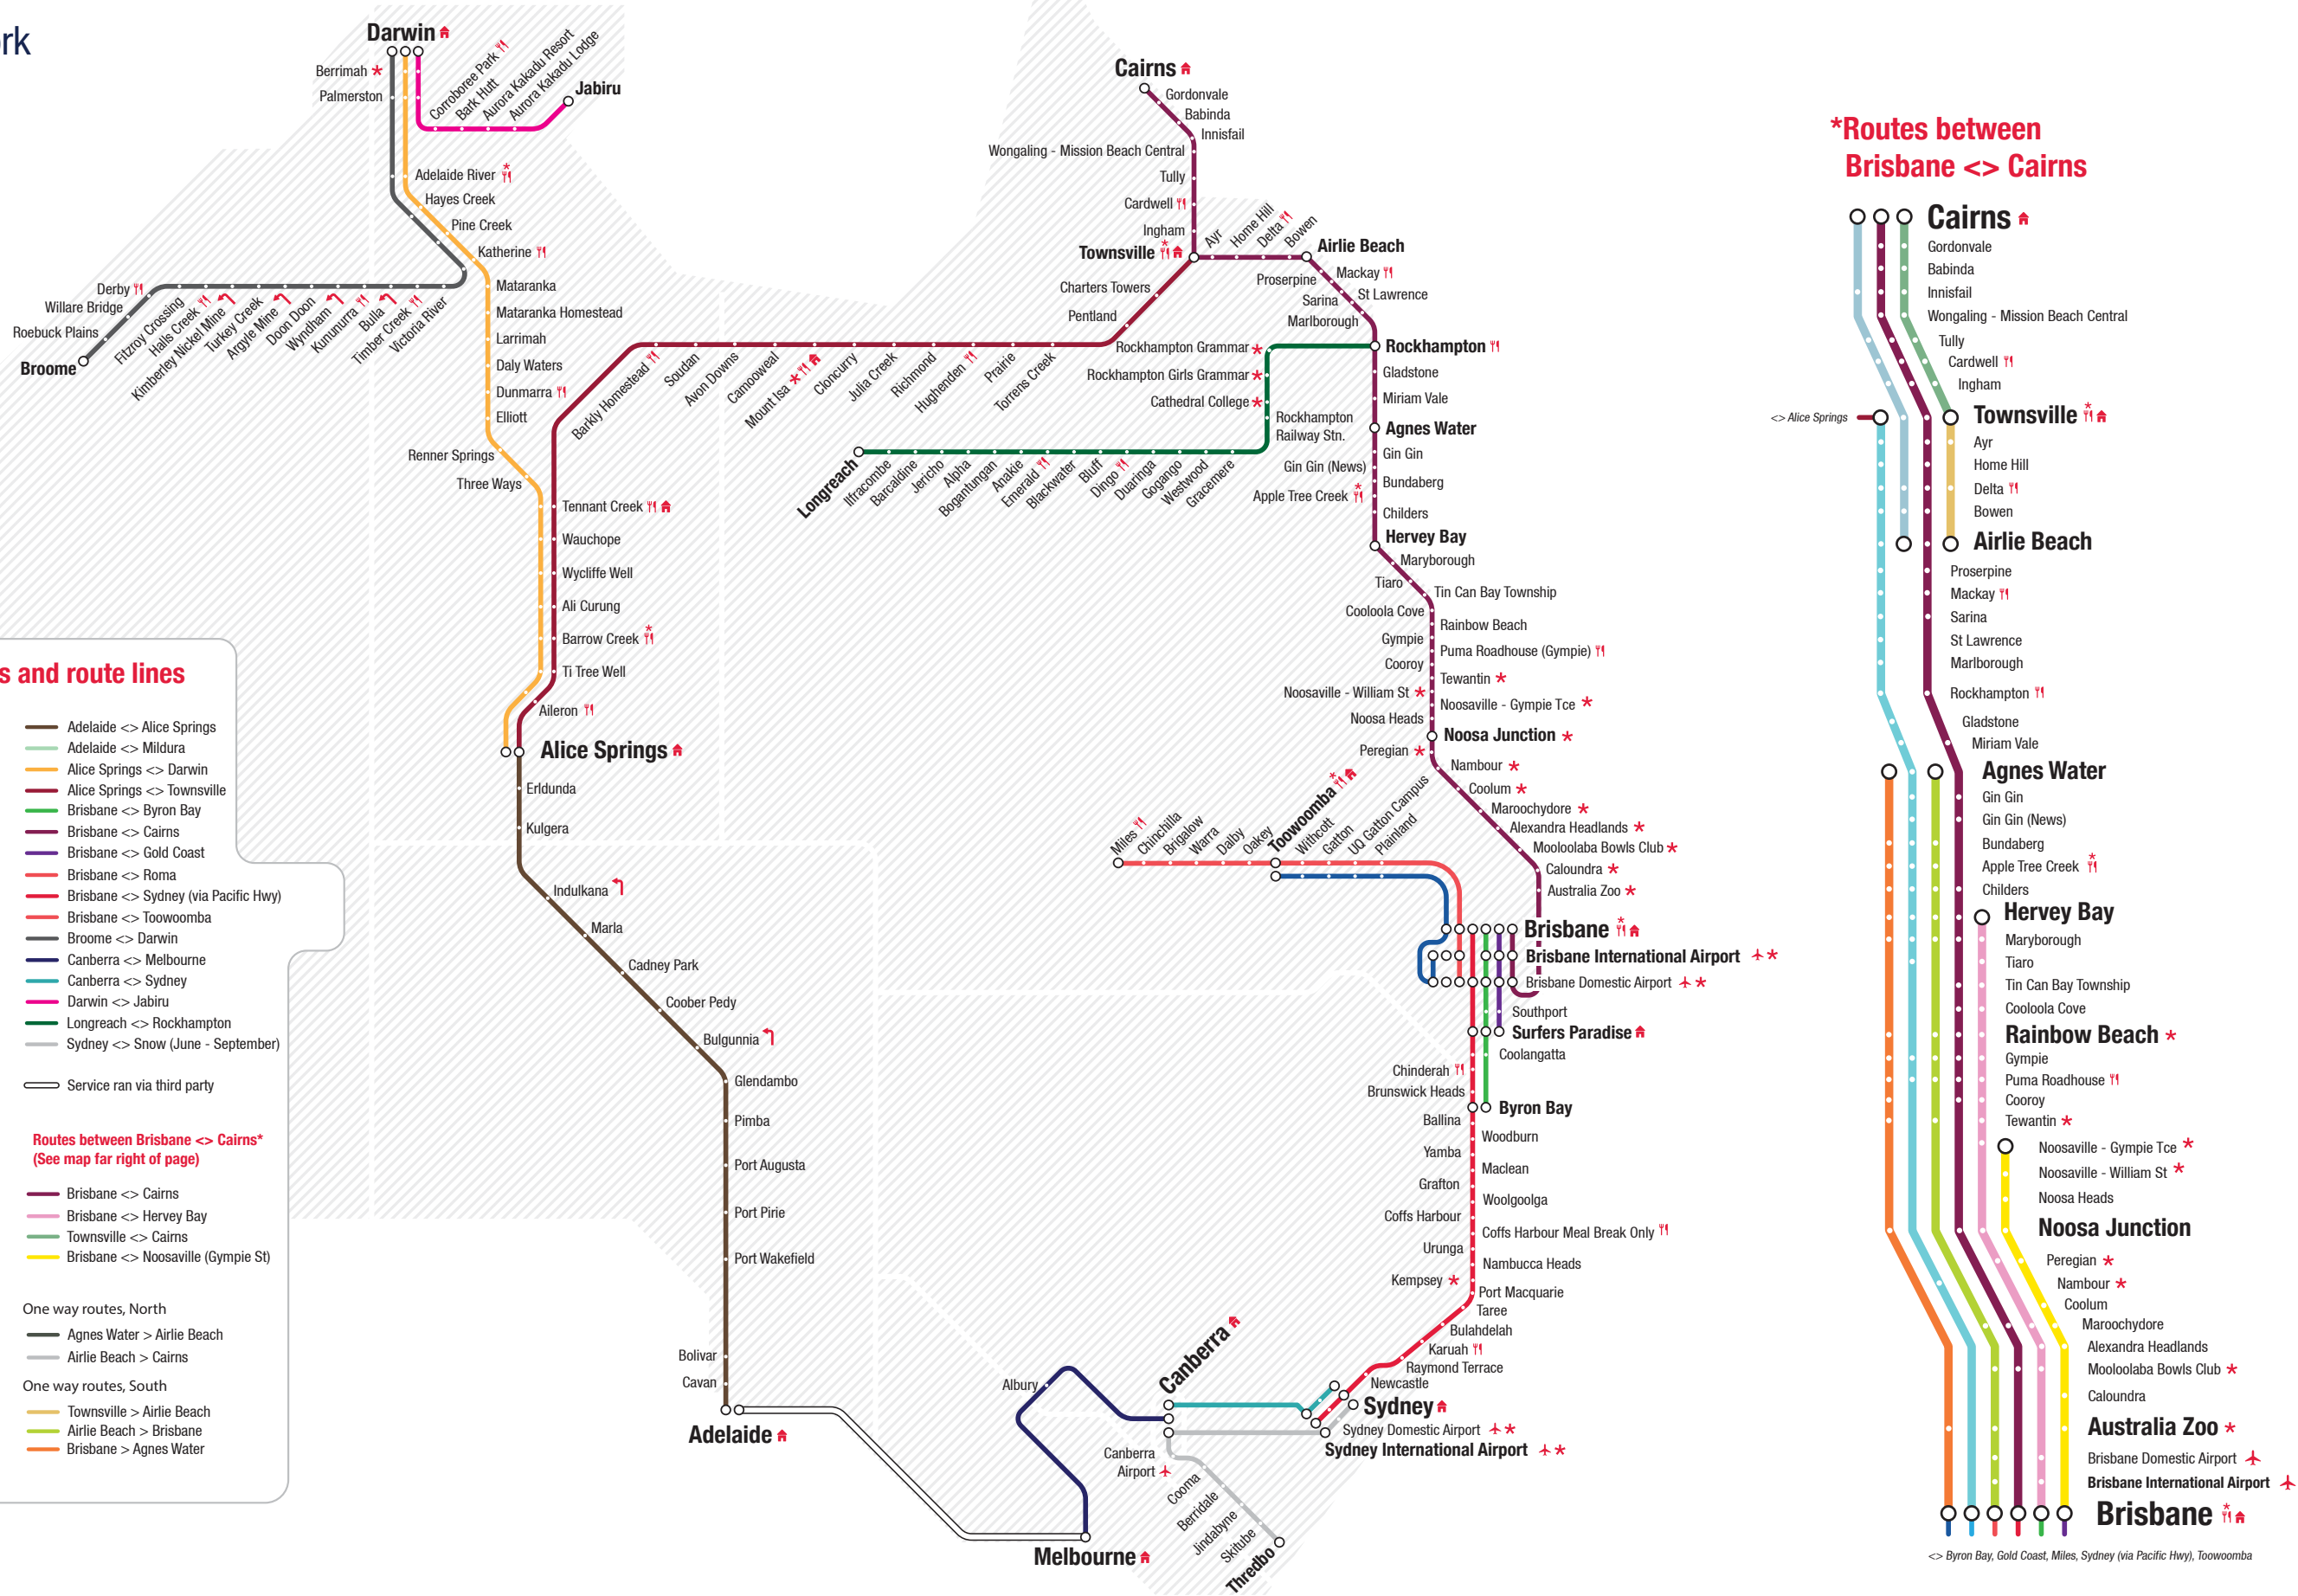

National Coach Network Map 2018

*Routes between Brisbane <-> Cairns

<-> Byron Bay, Gold Coast, Miles, Sydney (via Pacific Hwy), Toowoomba