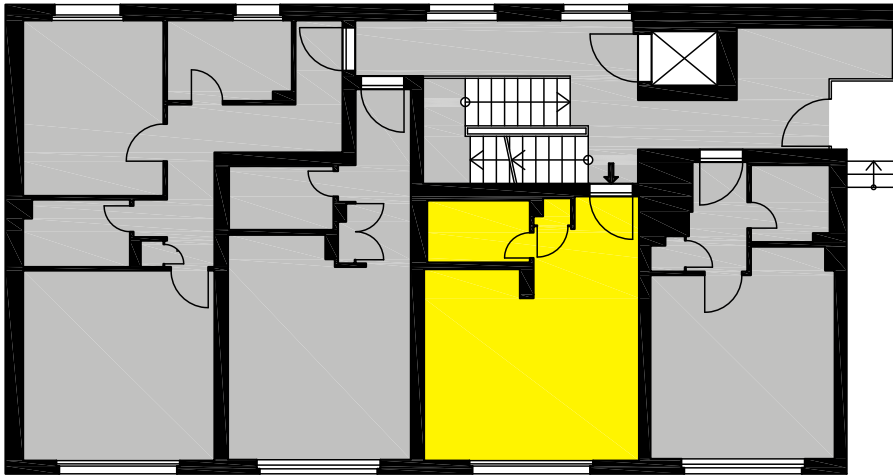

GROUND FLOOR

Erdgeschoss

Darmstädter Str. 9

APARTMENT 02

Wohnung 02

Darmstädter Str. 9
10707 Berlin

Front Building
1 room
about 26 sqm

Vorderhaus
1 Zimmer
ca. 26m²

Bathroom *Bad*
Corridor *Flur*
Living space *Wohnraum*
sqm *m²*