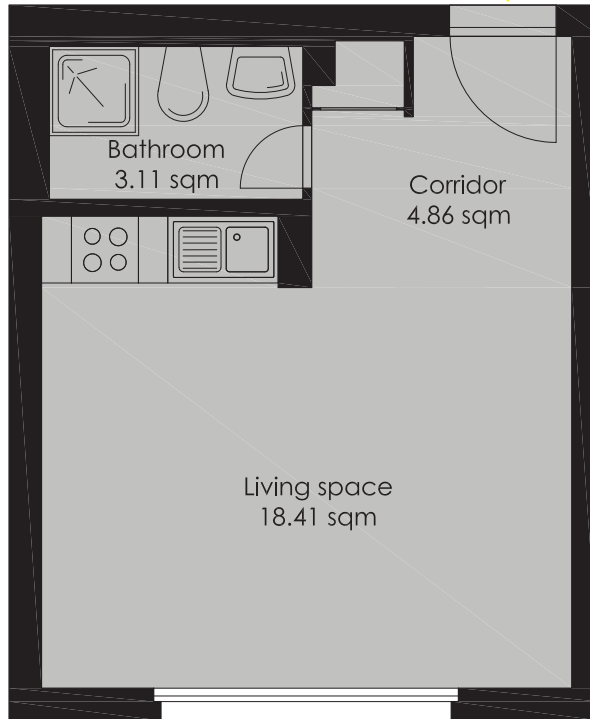

GROUND FLOOR

Erdgeschoss

Darmstädter Str. 9

APARTMENT 02

Wohnung 02

Darmstädter Str. 9
10707 Berlin

Front Building
1 room
about 26 sqm

Vorderhaus
1 Zimmer
ca. 26m²

Bathroom *Bad*
Corridor *Flur*
Living space *Wohnraum*
sqm *m²*