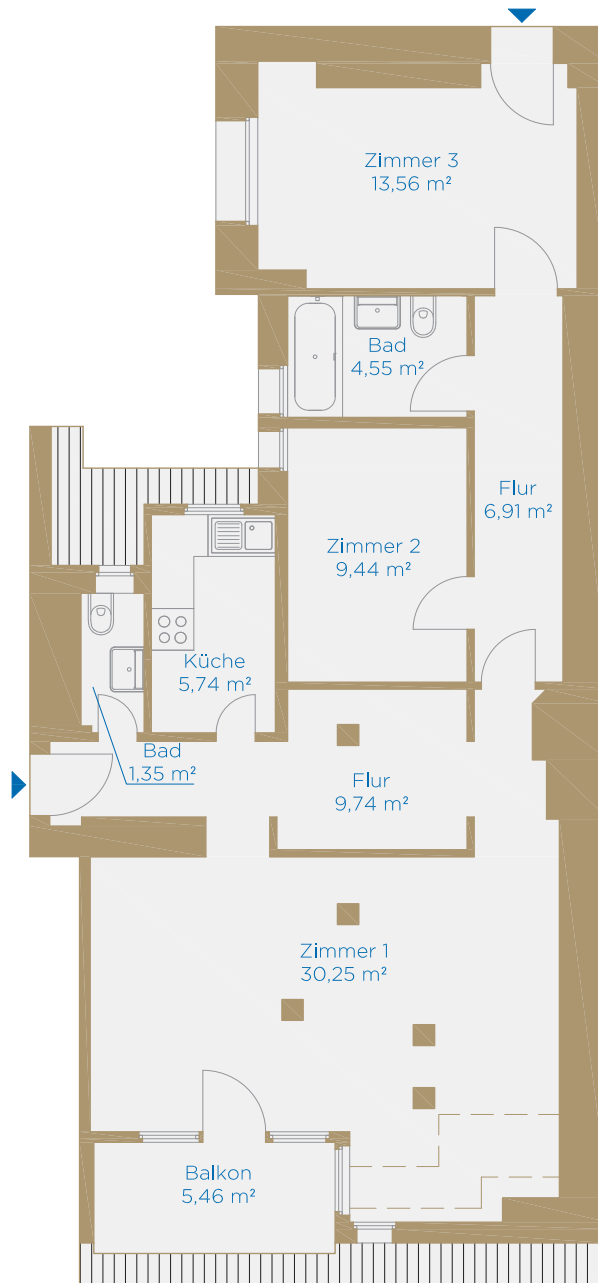

# WOHNEINHEIT 33

VH DG LINKS  
 3 ZIMMER  
 CA. 84 M<sup>2</sup>  
 APARTMENT 33  
 FB ATTIC LEFT  
 3 ROOMS  
 ABOUT 84 SQM

Bad = bathroom  
 Balkon = balcony  
 Flur = hallway  
 Küche = kitchen  
 Zimmer = bedroom  
 m<sup>2</sup> = sqm

Die Balkonfläche ist zu 50% in die Wohnfläche eingerechnet.  
 The balcony area is factored into the residential floor area at a ratio of 50%.

Ufnaustraße