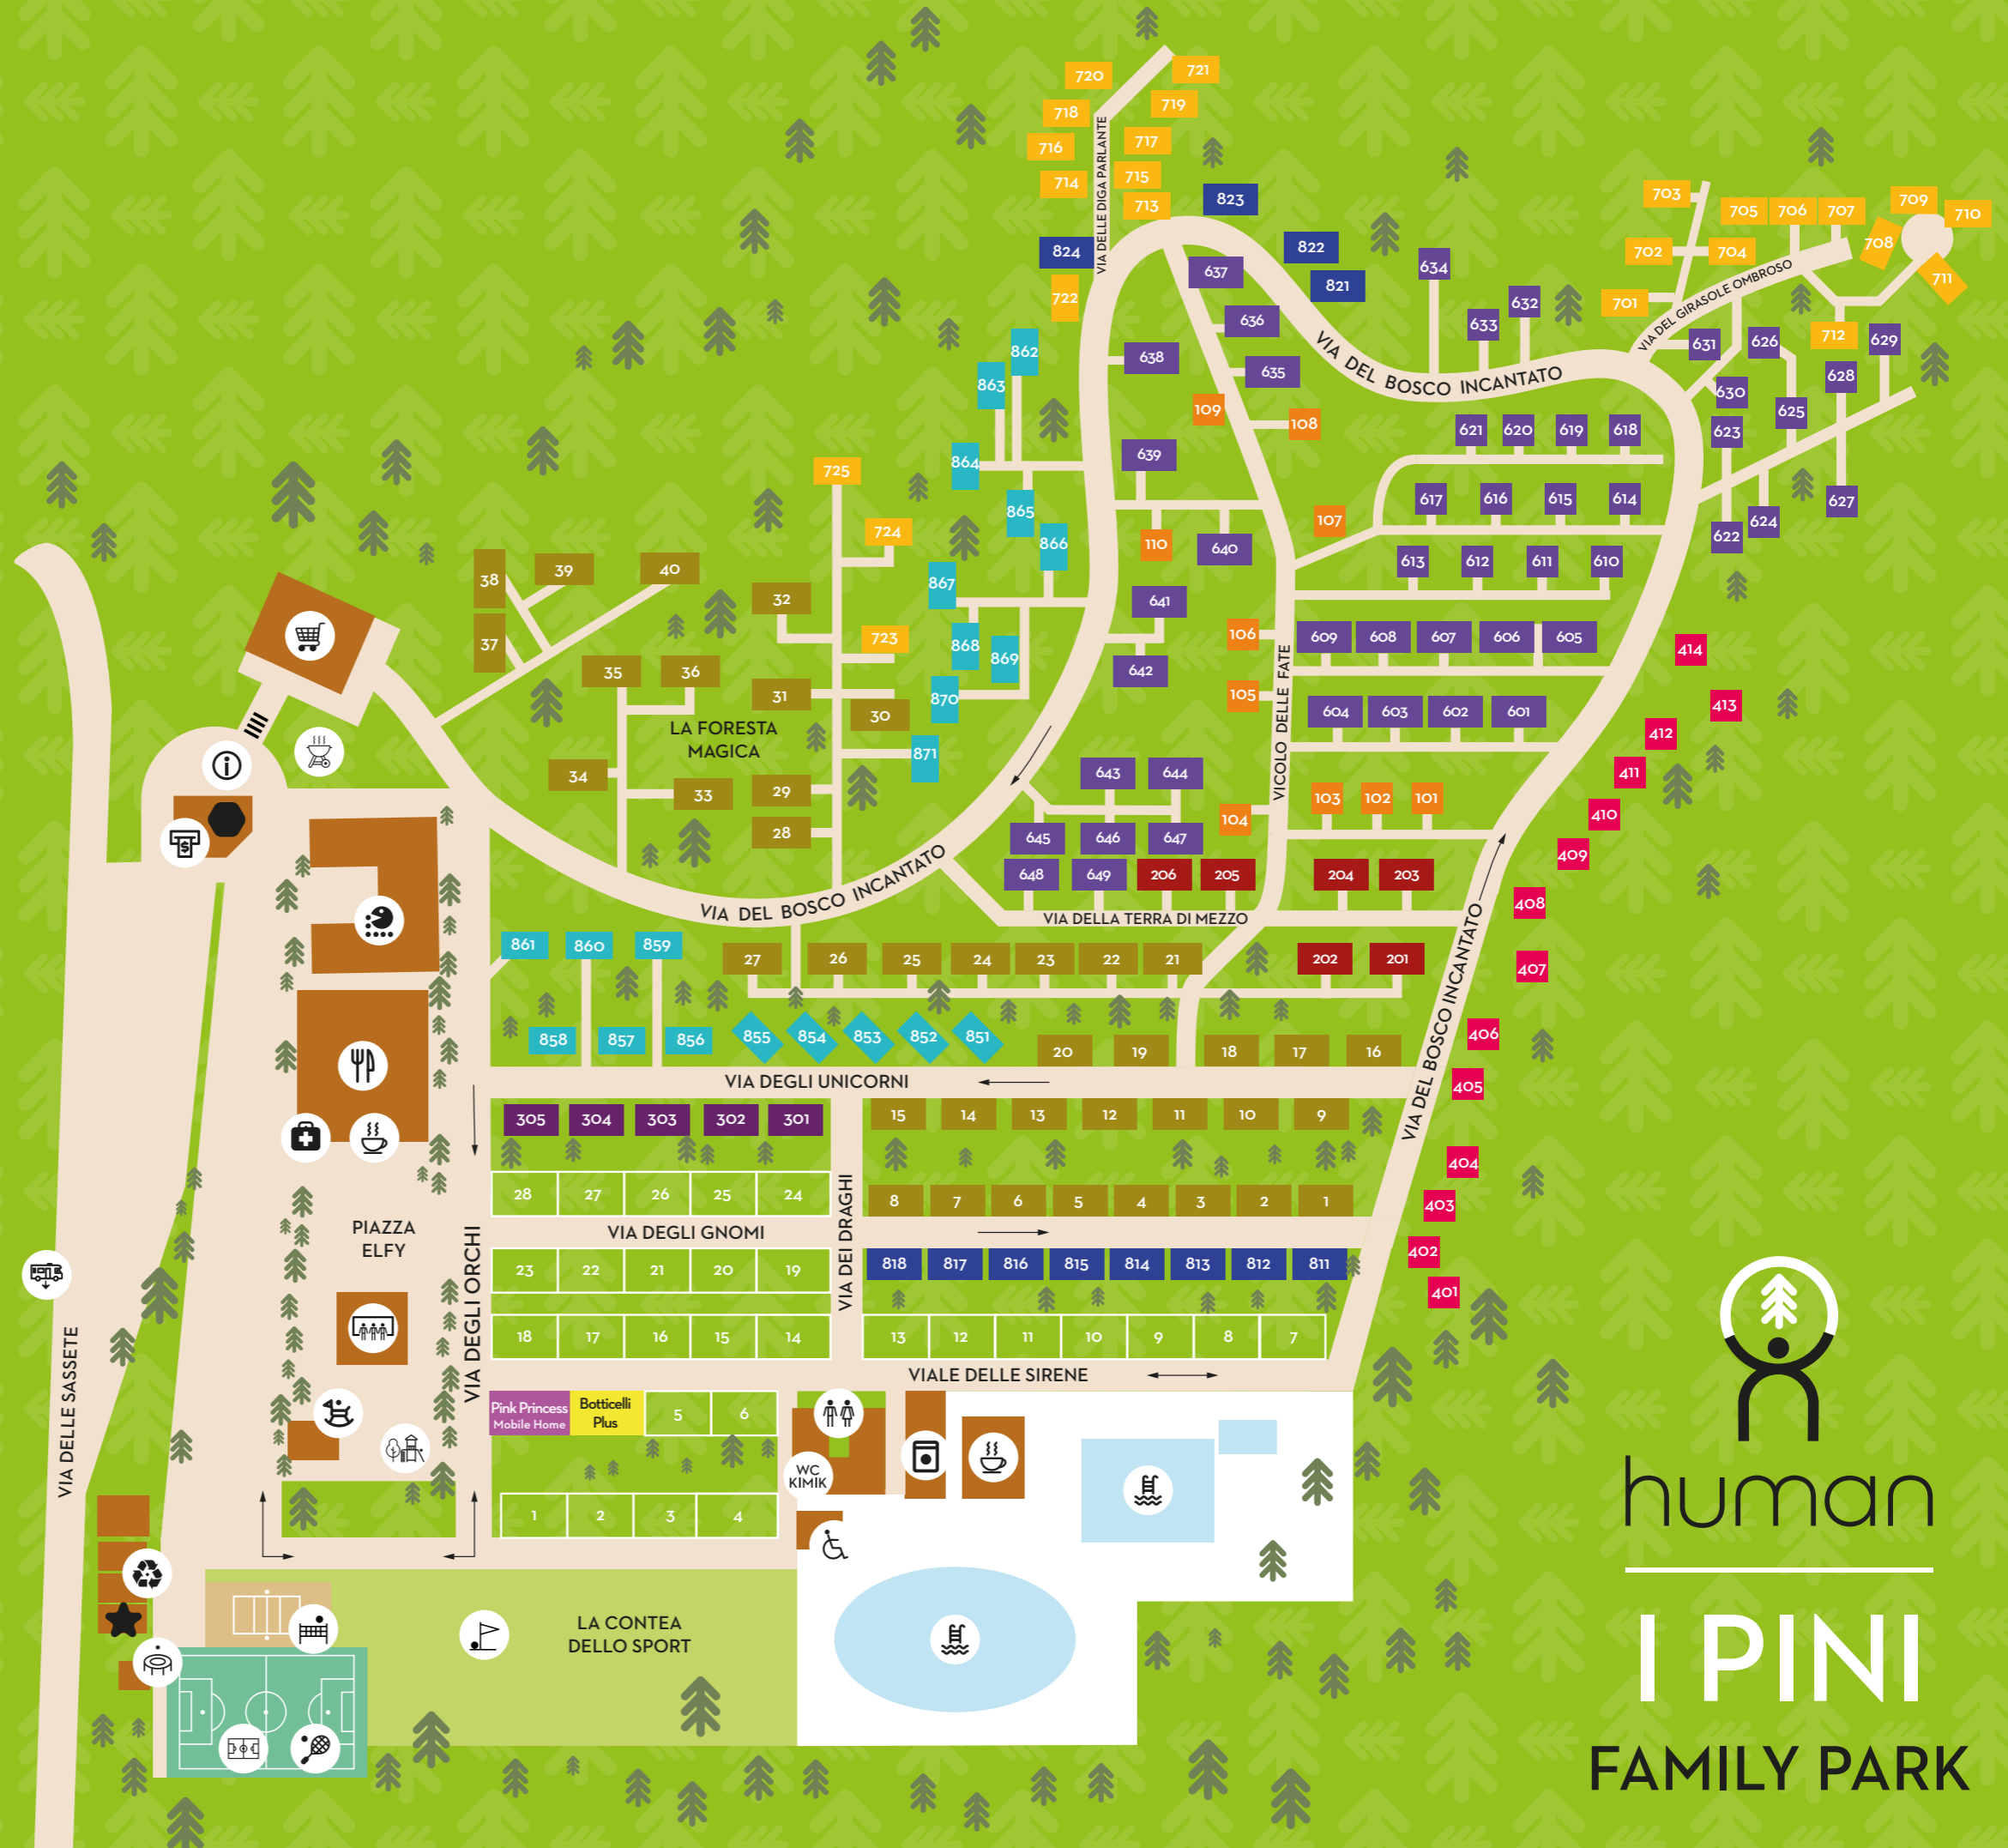

PICNIC AREA		TOILETTES
	BAR		CHEMICAL TOILET
	CAMPER SERVICE		AMPHITHEATER
	GAMES ROOM		MINI CLUB
	TRAMPOLINES		BANCOMAT
	MARKET		INFIRMERY
	RESTAURANT		LAUNDRY
	SOCCER		WASTE RECYCLING AREA
	TENNIS		TOILET
	VOLLEY		PLAYGROUND
	RESTAURANT		INFO POINT
			MINIGOLF

	PITCHES		BOTTICELLI
	ROAN		LEONARDO
	GIOTTO		HUMAN TRAVEL
	EUROCAMP		ESTIVO TRAVEL
	VACANSOLEIL		RECEPTIONS FOR: ROAN, EUROCAMP, HOMAIR
	BOTTICELLI SPECIAL		RECEPTIONS FOR: HUMAN TRAVEL, VACANSOLEIL
	BOTTICELLI PLUS		

GPS 42° 09' 19.06" N - 12° 34' 23.17" E

Via delle Sassette, 28
00065 Fiano Romano - ROMA
T +39 0765 453349 | T +39 0765 455359
F +39 06 25496226
M +39 392 9211920

ipini@humancompany.com
humancompany.com

human
I PINI
FAMILY PARK