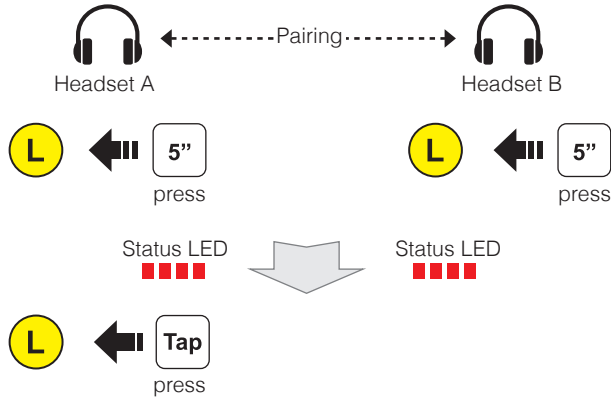

Snowtalk Quick Start Guide

Button Operation

- Tap Tapping
- 1" Press for 1 sec
- Double Tapping
- 3" 5" Press and Hold

Power On/Off

Configuration Menu

Battery Check

Volume Adjust

Bluetooth Pairing Phone, MP3

Music

Mobile Phone

Answer

End

Reject

Voice Dial

Redial

Note:
Voice Dial and Redial functions are available only in stand-by mode and not available during music playback.

Headset Pairing Intercom

Multiple Headset Pairing Intercom

Last Come, First Served

Start Intercom

Tap

Double Tap

Triple Tap

End Intercom