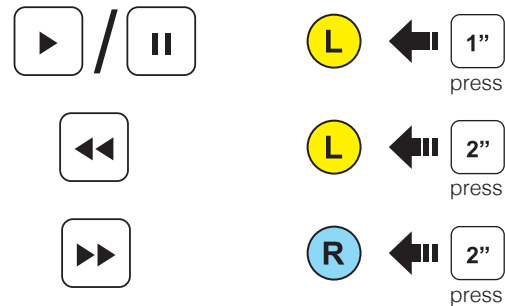

Snowtalk Quick Start Guide

Button Operation

- Tap Tapping
- 1" Press for 1 sec
- Double Tapping
- 3" 5" Press and Hold

Power On/Off

Configuration Menu

Battery Check

Volume Adjust

Bluetooth Pairing Phone, MP3

Music

Mobile Phone

Answer

End

Reject

Voice Dial

Redial

Note:
Voice Dial and Redial functions are available only in stand-by mode and not available during music playback.

Headset Pairing Intercom

Multiple Headset Pairing Intercom

Last Come, First Served

Start Intercom

Tap

Double Tap

Triple Tap

End Intercom