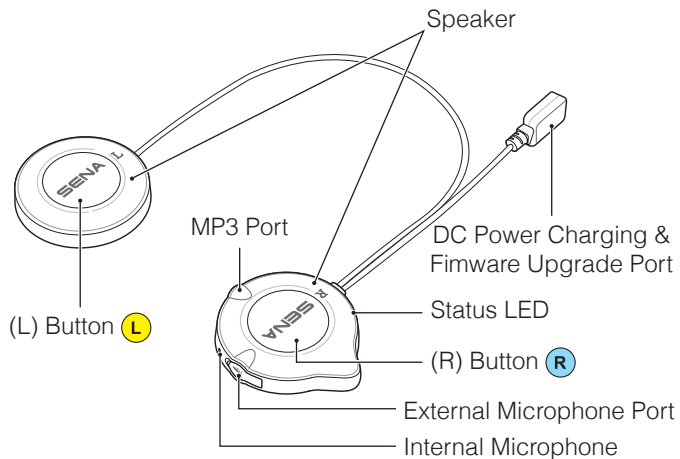

Snowtalk Quick Start Guide

Button Operation

- Tap Tapping
- 1" Press for 1 sec
- Double Tapping
- 3" 5" Press and Hold

Power On/Off

Configuration Menu

Battery Check

Volume Adjust

Bluetooth Pairing Phone, MP3