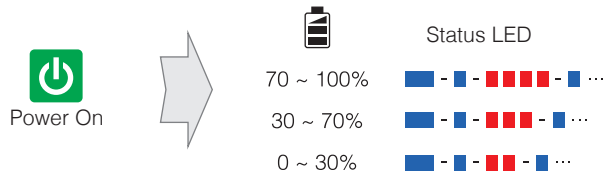

Snowtalk Quick Start Guide

Button Operation

- Tap Tapping
- 1" Press for 1 sec
- Double Tapping
- 3" 5" Press and Hold

Power On/Off

Configuration Menu

Battery Check

Volume Adjust

Bluetooth Pairing Phone, MP3

Music

Mobile Phone

Answer

End

Reject

Voice Dial

Redial

Note:
Voice Dial and Redial functions are available only in stand-by mode and not available during music playback.