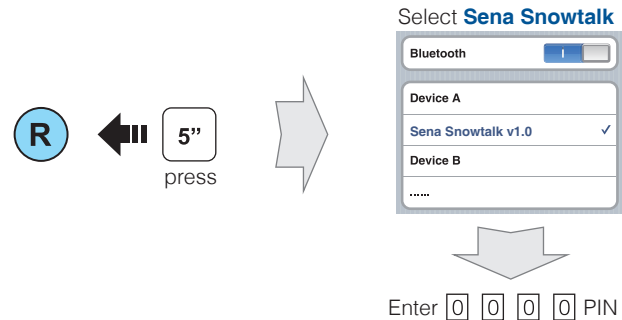

Snowtalk Quick Start Guide

Button Operation

- Tap Tapping
- 1" Press for 1 sec
- Double Tapping
- 3" 5" Press and Hold

Power On/Off

Configuration Menu

Battery Check

Volume Adjust

Bluetooth Pairing Phone, MP3

Music

Mobile Phone

Answer

End

Reject

Voice Dial

Redial

Note:
Voice Dial and Redial functions are available only in stand-by mode and not available during music playback.