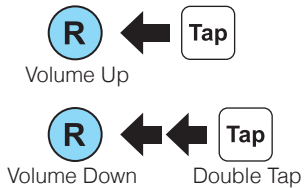

Snowtalk Quick Start Guide

Button Operation

- Tap Tapping
- 1" Press for 1 sec
- Double Tapping
- 3" 5" Press and Hold

Power On/Off

Configuration Menu

Battery Check

Volume Adjust

Bluetooth Pairing Phone, MP3

Music

Mobile Phone

Answer

End

Reject

Voice Dial

Redial

Note:
Voice Dial and Redial functions are available only in stand-by mode and not available during music playback.

Headset Pairing Intercom

Multiple Headset Pairing Intercom

Last Come, First Served

Start Intercom

Tap

Double Tap

Triple Tap

End Intercom