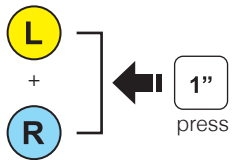

Snowtalk Quick Start Guide

Button Operation

- Tap Tapping
- 1" Press for 1 sec
- Double Tapping
- 3" 5" Press and Hold

Power On/Off

Configuration Menu

Battery Check

Volume Adjust

Bluetooth Pairing Phone, MP3