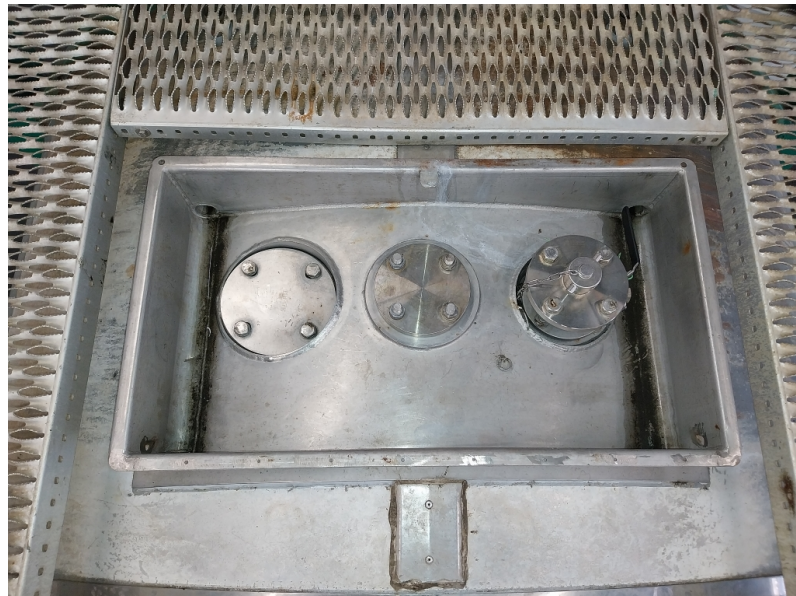

Product information

MEBU 126099 1

Your
worldwide
Partner
in ISO tanks
and containers

25,600 L
TANK20FT
Chemicals
22KD

Top

Spill box

Manlid

Internal

Internal

INFORMATION UNIT				
UNIT NUMBER	MEBU 126099 1		CAPACITY L	25,600
CONTAINER TYPE	TANK20FT		MAX GROSS WEIGHT KG	34,000
MANUFACTURER	Van Hool NV		TARE WEIGHT KG	3,820
CONSTRUCTION YEAR	1999		PAYLOAD KG	30,180
USAGE CATEGORY	Chemicals		M.A.W.P. BAR	4.00
APPROVER RID/ADR	Yes		TEST PRESSURE BAR	6.00
ISO-CODE	22KD		INSULATION TYPE	Rockwool 50
ADR-CODE	L4BN		NR. OF SPILL BOXES	2
T-CODE	T11		REMOTE CONTROL	Yes
BOTTOM DISCHARGE	Butterfly + foot valve		WALKWAY	Yes
TOP DISCHARGE	None		HANDRAIL	Yes
SHELL MATERIAL	Stainless steel		BURSTING DISC	No
STEEL THICKNESS MM	6	EMS	HEATING TYPE	Steam