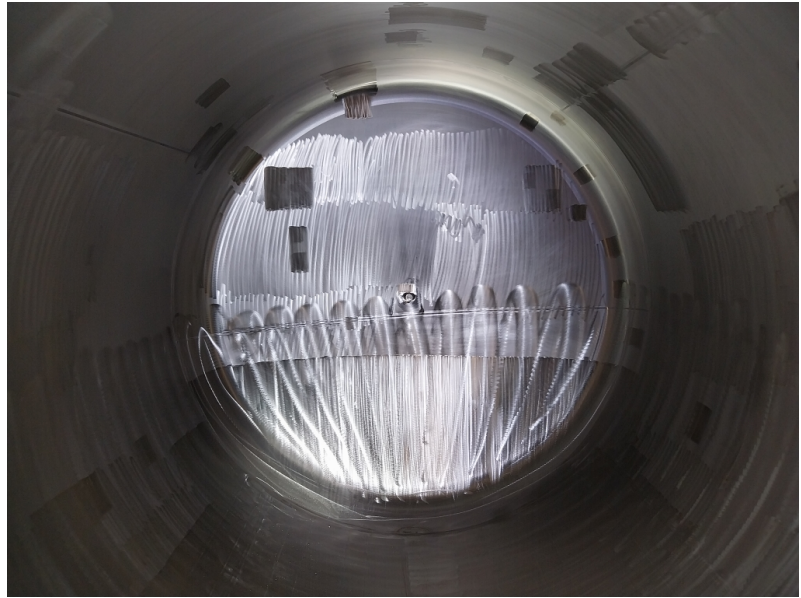

Internal

INFORMATION UNIT				
UNIT NUMBER	MEBU 126099 1		CAPACITY L	25,600
CONTAINER TYPE	TANK20FT		MAX GROSS WEIGHT KG	34,000
MANUFACTURER	Van Hool NV		TARE WEIGHT KG	3,820
CONSTRUCTION YEAR	1999		PAYLOAD KG	30,180
USAGE CATEGORY	Chemicals		M.A.W.P. BAR	4.00
APPROVER RID/ADR	Yes		TEST PRESSURE BAR	6.00
ISO-CODE	22KD		INSULATION TYPE	Rockwool 50
ADR-CODE	L4BN		NR. OF SPILL BOXES	2
T-CODE	T11		REMOTE CONTROL	Yes
BOTTOM DISCHARGE	Butterfly + foot valve		WALKWAY	Yes
TOP DISCHARGE	None		HANDRAIL	Yes
SHELL MATERIAL	Stainless steel		BURSTING DISC	No
STEEL THICKNESS MM	6	EMS	HEATING TYPE	Steam