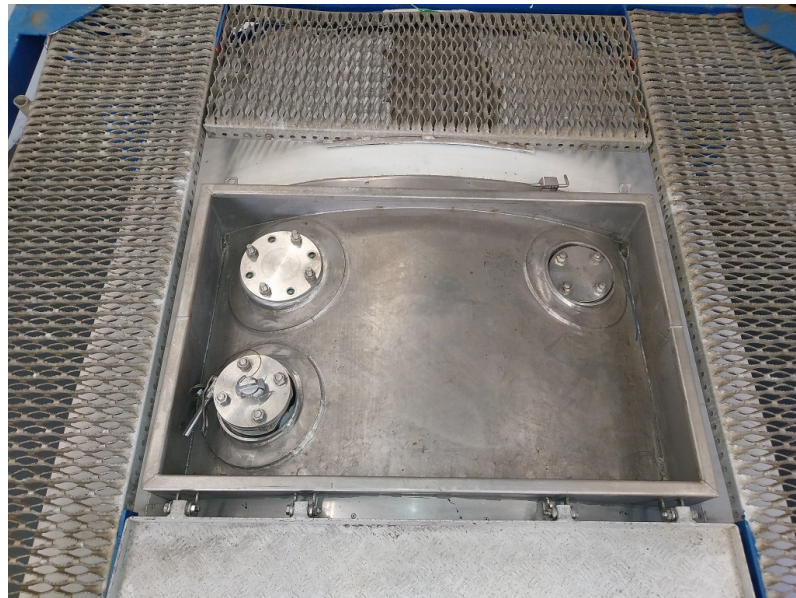

# Product information

**MEBU 126080 0**

Your  
worldwide  
**Partner**  
in ISO tanks  
and containers

**256,00L**  
**TANK20FT**  
**Chemicals**  
**22K2**

Rear - right hand side

Front - left hand side

Valve

Top

Spill box

Manlid

Internal

Internal

INFORMATION UNIT				
UNIT NUMBER	MEBU 126080 0		CAPACITY L	256,000
CONTAINER TYPE	TANK20FT		MAX GROSS WEIGHT KG	34,000
MANUFACTURER	Consani		TARE WEIGHT KG	4,040
CONSTRUCTION YEAR	2000		PAYLOAD KG	29,960
USAGE CATEGORY	Chemicals		M.A.W.P. BAR	4.00
APPROVER RID/ADR	Yes		TEST PRESSURE BAR	6.00
ISO-CODE	22K2		INSULATION TYPE	Rockwool 50
ADR-CODE	L4BN		NR. OF SPILL BOXES	2
T-CODE	T11		REMOTE CONTROL	Yes
BOTTOM DISCHARGE	Butterfly + foot valve		WALKWAY	Yes
TOP DISCHARGE	Ball valve		HANDRAIL	No
SHELL MATERIAL	Stainless steel		BURSTING DISC	No
STEEL THICKNESS MM	6	EMS	HEATING TYPE	Steam