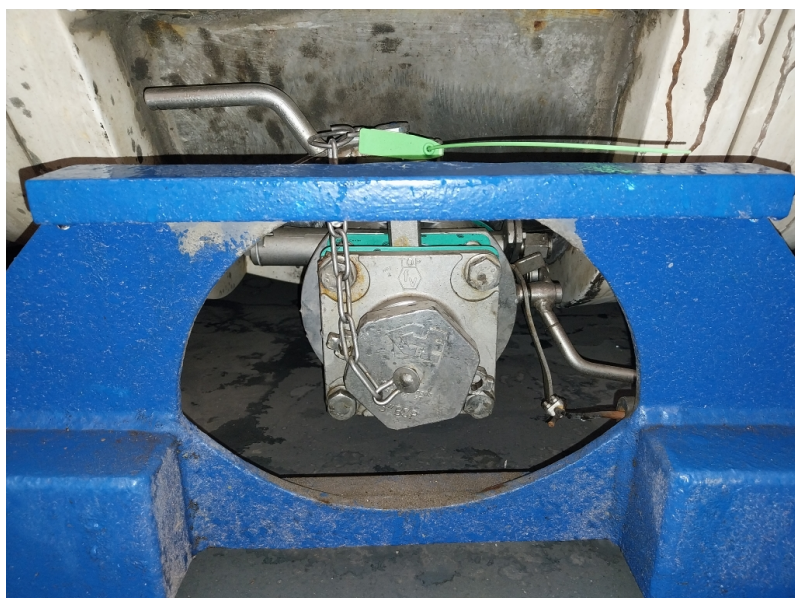

Product information

MEBU 125183 4

Your
worldwide
Partner
in ISO tanks
and containers

24,967 L
TANK20FT
Chemicals
22K2

Rear - right hand side

Front - left hand side

Valve

Top

Spill box

Manlid

Internal

Internal

INFORMATION UNIT				
UNIT NUMBER	MEBU 125183 4		CAPACITY L	24,967
CONTAINER TYPE	TANK20FT		MAX GROSS WEIGHT KG	34,000
MANUFACTURER	UBH		TARE WEIGHT KG	3,500
CONSTRUCTION YEAR	04-1995		PAYLOAD KG	30,500
USAGE CATEGORY	Chemicals		M.A.W.P. BAR	4.00
APPROVER RID/ADR	Yes		TEST PRESSURE BAR	6.00
ISO-CODE	22K2		INSULATION TYPE	Rockwool
ADR-CODE	L4BN		NR. OF SPILL BOXES	2
T-CODE	T11		REMOTE CONTROL	Yes
BOTTOM DISCHARGE	Butterfly + foot valve		WALKWAY	Yes
TOP DISCHARGE	Flanged		HANDRAIL	No
SHELL MATERIAL	Stainless steel		BURSTING DISC	No
STEEL THICKNESS MM	4	EMS	HEATING TYPE	Steam