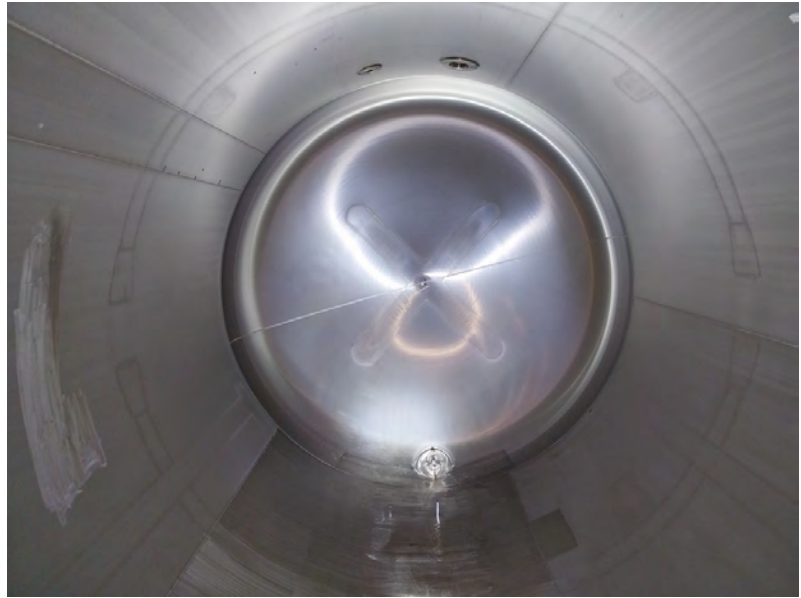

Top

Spill box

Manlid

Internal

Internal

INFORMATION UNIT					
UNIT NUMBER	MEBU 226275 1		CAPACITY	L	26,000
CONTAINER TYPE	TANK20FT		MAX GROSS WEIGHT	KG	36,000
MANUFACTURER	CIMC		TARE WEIGHT	KG	3,650
CONSTRUCTION YEAR	2008		PAYLOAD	KG	32,350
USAGE CATEGORY	Chemicals		M.A.W.P.	BAR	4.00
APPROVER RID/ADR	Yes		TEST PRESSURE	BAR	6.00
ISO-CODE	22K2		INSULATION TYPE	Rockwool 50	
ADR-CODE	N/A		NR. OF SPILL BOXES	2	
T-CODE	T11		REMOTE CONTROL	Yes	
BOTTOM DISCHARGE	Butterfly + foot valve		WALKWAY	Yes	
TOP DISCHARGE	None		HANDRAIL	Yes	
SHELL MATERIAL	Stainless steel		BURSTING DISC	Yes	
STEEL THICKNESS	MM	6	EMS		
			HEATING TYPE	Steam	