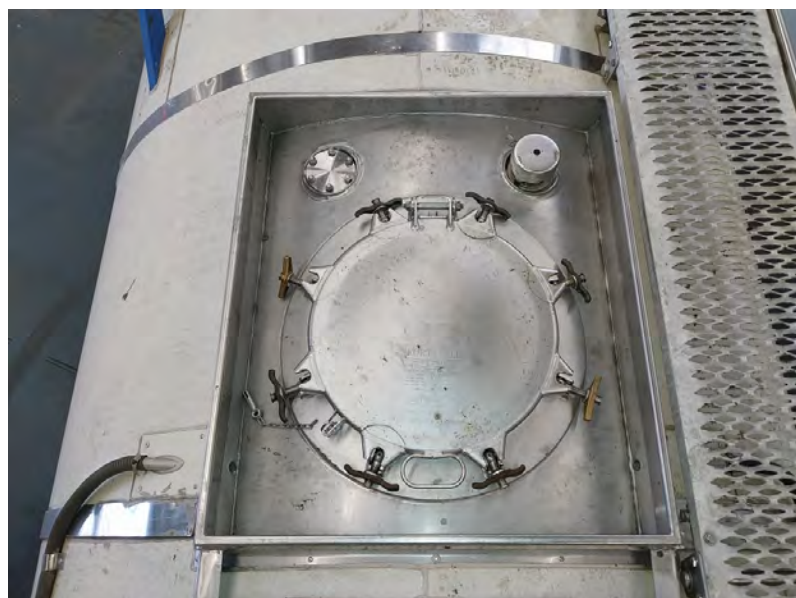

Product information

MEBU 226275 1

Your
worldwide

**Partner
in ISO tanks
and containers**

26,000 L
TANK20FT
Chemicals
22K2

Rear - right hand side

Front - left hand side

Valve

Top

Spill box

Manlid

Internal

Internal

INFORMATION UNIT					
UNIT NUMBER	MEBU 226275 1		CAPACITY	L	26,000
CONTAINER TYPE	TANK20FT		MAX GROSS WEIGHT	KG	36,000
MANUFACTURER	CIMC		TARE WEIGHT	KG	3,650
CONSTRUCTION YEAR	2008		PAYLOAD	KG	32,350
USAGE CATEGORY	Chemicals		M.A.W.P.	BAR	4.00
APPROVER RID/ADR	Yes		TEST PRESSURE	BAR	6.00
ISO-CODE	22K2		INSULATION TYPE	Rockwool 50	
ADR-CODE	N/A		NR. OF SPILL BOXES	2	
T-CODE	T11		REMOTE CONTROL	Yes	
BOTTOM DISCHARGE	Butterfly + foot valve		WALKWAY	Yes	
TOP DISCHARGE	None		HANDRAIL	Yes	
SHELL MATERIAL	Stainless steel		BURSTING DISC	Yes	
STEEL THICKNESS	MM	6	EMS		
			HEATING TYPE	Steam	