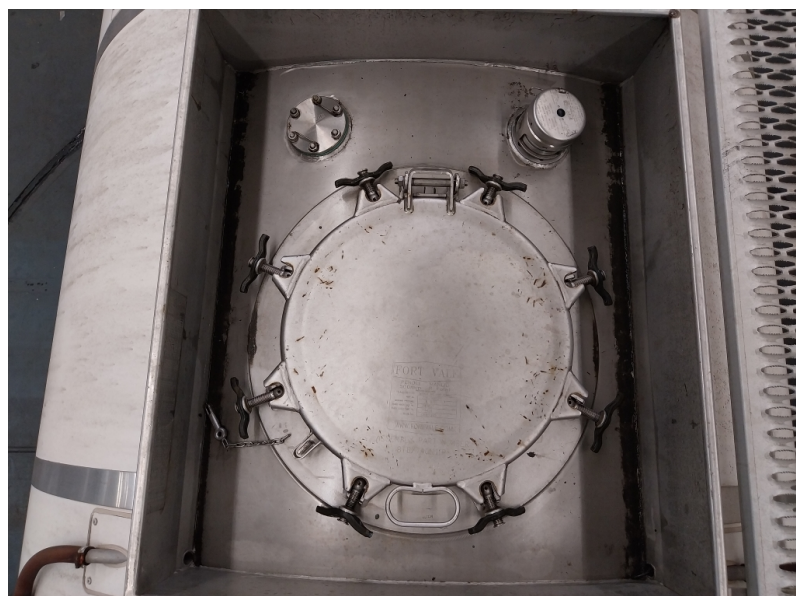

Product information

RTMU 121003-0

Your
worldwide
Partner
in ISO tanks
and containers

21,000 L
TANK20FT
Chemicals
22K2

Rear - right hand side

Front - left hand side

Valve

Top

Spill box

Manlid

Internal

Internal

INFORMATION UNIT				
UNIT NUMBER	RTMU 121003-0		CAPACITY L	21,000
CONTAINER TYPE	TANK20FT		MAX GROSS WEIGHT KG	36,000
MANUFACTURER	CIMC		TARE WEIGHT KG	3,290
CONSTRUCTION YEAR	05-2008		PAYLOAD KG	32,710
USAGE CATEGORY	Chemicals		M.A.W.P. BAR	4.00
APPROVER RID/ADR	Yes		TEST PRESSURE BAR	6.00
ISO-CODE	22K2		INSULATION TYPE	Rockwool
ADR-CODE	N/A		NR. OF SPILL BOXES	2
T-CODE	T11		REMOTE CONTROL	Yes
BOTTOM DISCHARGE	Butterfly + foot valve		WALKWAY	Yes
TOP DISCHARGE	Flanged		HANDRAIL	Yes
SHELL MATERIAL	Stainless steel		BURSTING DISC	No
STEEL THICKNESS MM	4	EMS	HEATING TYPE	Steam