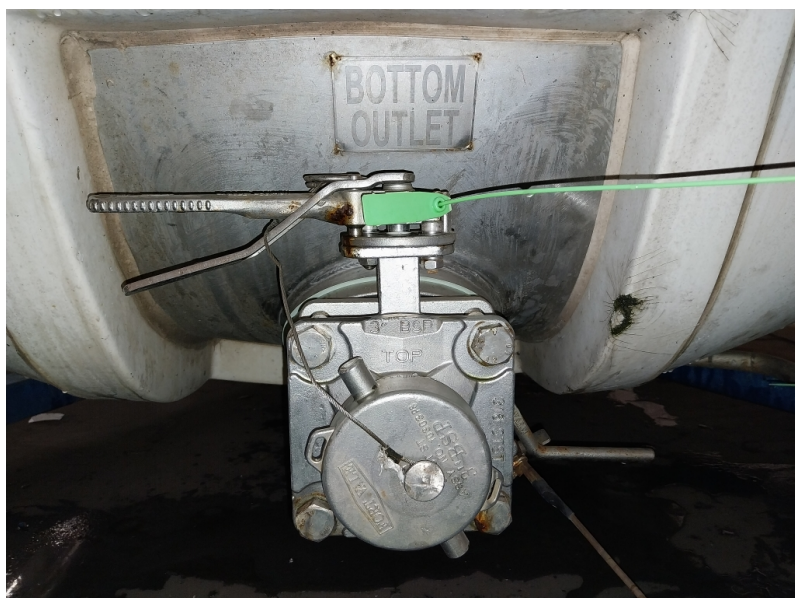

Product information

RTMU 121004 6

Your
worldwide
Partner
in ISO tanks
and containers

21,000 L
TANK20FT
Chemicals
22K2

Rear - right hand side

Front - left hand side

Valve

Top

Spill box

Manlid

Internal

Internal

INFORMATION UNIT				
UNIT NUMBER	RTMU 121004 6		CAPACITY L	21,000
CONTAINER TYPE	TANK20FT		MAX GROSS WEIGHT KG	36,000
MANUFACTURER	CIMC		TARE WEIGHT KG	3,290
CONSTRUCTION YEAR	05-2008		PAYLOAD KG	32,710
USAGE CATEGORY	Chemicals		M.A.W.P. BAR	4.00
APPROVER RID/ADR	Yes		TEST PRESSURE BAR	6.00
ISO-CODE	22K2		INSULATION TYPE	Rockwool
ADR-CODE	N/A		NR. OF SPILL BOXES	2
T-CODE	T11		REMOTE CONTROL	Yes
BOTTOM DISCHARGE	Butterfly + foot valve		WALKWAY	Yes
TOP DISCHARGE	Flanged		HANDRAIL	No
SHELL MATERIAL	Stainless steel		BURSTING DISC	No
STEEL THICKNESS MM	4	EMS	HEATING TYPE	Steam