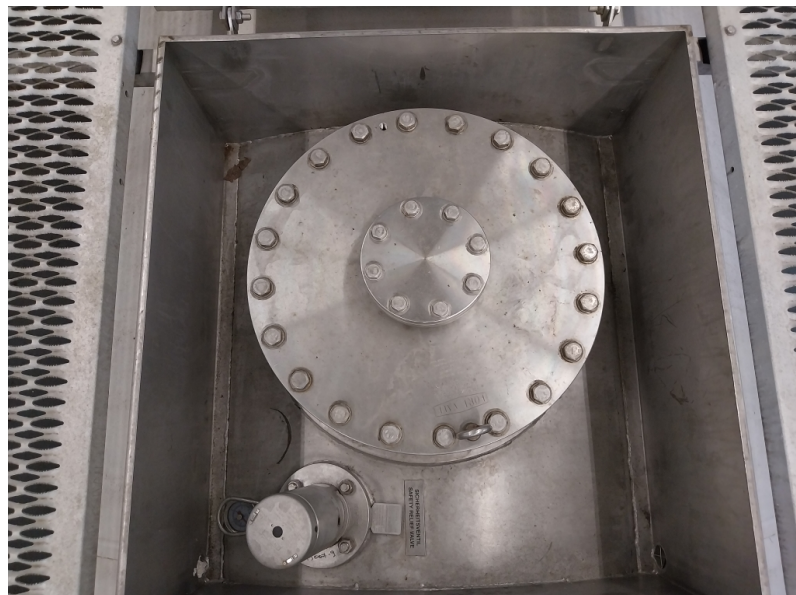

Product information

MEBU 115007 9

Your
worldwide
Partner
in ISO tanks
and containers

15,010 L
TANK20FT
Chemicals
22K2

Rear - right hand side

Front - left hand side

Valve

Top

Spill box

Manlid

Internal

Internal

INFORMATION UNIT				
UNIT NUMBER	MEBU 115007 9		CAPACITY L	15,010
CONTAINER TYPE	TANK20FT		MAX GROSS WEIGHT KG	34,000
MANUFACTURER	MTK		TARE WEIGHT KG	4,180
CONSTRUCTION YEAR	2001		PAYLOAD KG	29,820
USAGE CATEGORY	Chemicals		M.A.W.P. BAR	6.00
APPROVER RID/ADR	Yes		TEST PRESSURE BAR	10.00
ISO-CODE	22K2		INSULATION TYPE	Rockwool
ADR-CODE	L4DN		NR. OF SPILL BOXES	2
T-CODE	T13		REMOTE CONTROL	No
BOTTOM DISCHARGE	None		WALKWAY	Yes
TOP DISCHARGE	Ball valve		HANDRAIL	No
SHELL MATERIAL	Stainless steel		BURSTING DISC	No
STEEL THICKNESS MM	4	EMS	HEATING TYPE	Steam