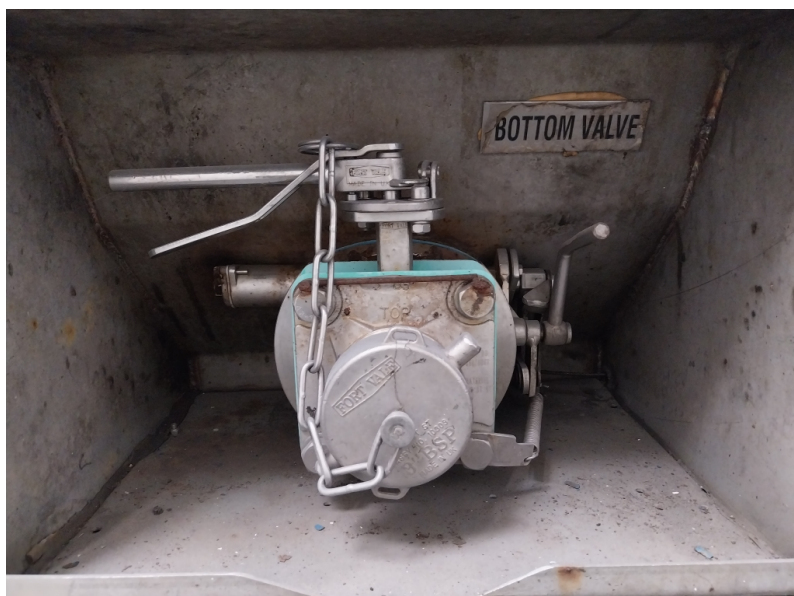

# Product information

MEBU 333034 1

Your  
worldwide

**Partner  
in ISO tanks  
and containers**

**33,000 L  
TANKSWAP  
Chemicals  
EMKD**

Rear - right hand side

Front - left hand side

Valve

Top

Spill box

Manlid

Internal

Internal

INFORMATION UNIT				
UNIT NUMBER	MEBU 333034 1		CAPACITY L	33,000
CONTAINER TYPE	TANKSWAP		MAX GROSS WEIGHT KG	36,000
MANUFACTURER	CPV Ltd		TARE WEIGHT KG	4,350
CONSTRUCTION YEAR	04-2000		PAYLOAD KG	31,650
USAGE CATEGORY	Chemicals		M.A.W.P. BAR	2.65
APPROVER RID/ADR	Yes		TEST PRESSURE BAR	4.00
ISO-CODE	EMKD		INSULATION TYPE	Rockwool
ADR-CODE	L4BN		NR. OF SPILL BOXES	2
T-CODE	T7		REMOTE CONTROL	Yes
BOTTOM DISCHARGE	Butterfly + foot valve		WALKWAY	Yes
TOP DISCHARGE	None		HANDRAIL	Yes
SHELL MATERIAL	Stainless steel		BURSTING DISC	No
STEEL THICKNESS MM	4	EMS	HEATING TYPE	Steam