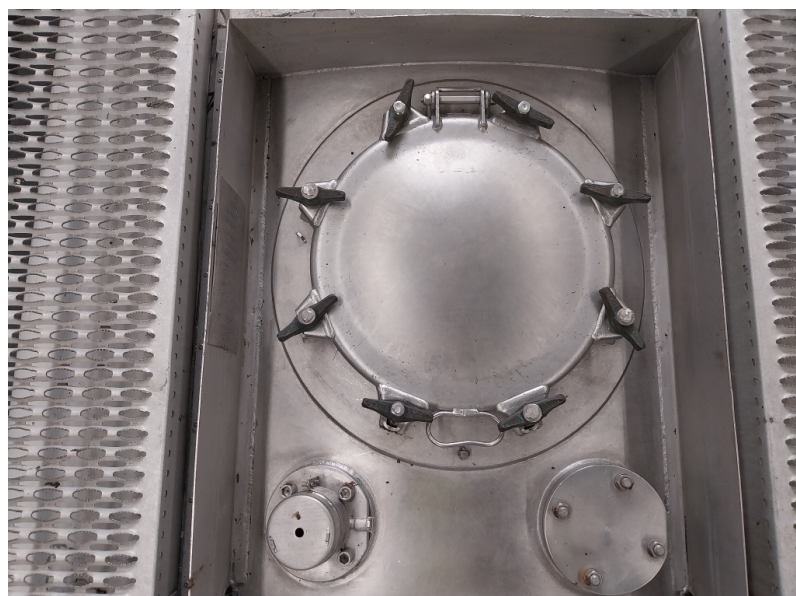

# Product information

MEBU 333034 1

Your  
worldwide

**Partner  
in ISO tanks  
and containers**

**33,000 L  
TANKSWAP  
Chemicals  
EMKD**

Rear - right hand side

Front - left hand side

Valve

Top

Spill box

Manlid

Internal

Internal

INFORMATION UNIT				
UNIT NUMBER	MEBU 333034 1		CAPACITY L	33,000
CONTAINER TYPE	TANKSWAP		MAX GROSS WEIGHT KG	36,000
MANUFACTURER	CPV Ltd		TARE WEIGHT KG	4,350
CONSTRUCTION YEAR	04-2000		PAYLOAD KG	31,650
USAGE CATEGORY	Chemicals		M.A.W.P. BAR	2.65
APPROVER RID/ADR	Yes		TEST PRESSURE BAR	4.00
ISO-CODE	EMKD		INSULATION TYPE	Rockwool
ADR-CODE	L4BN		NR. OF SPILL BOXES	2
T-CODE	T7		REMOTE CONTROL	Yes
BOTTOM DISCHARGE	Butterfly + foot valve		WALKWAY	Yes
TOP DISCHARGE	None		HANDRAIL	Yes
SHELL MATERIAL	Stainless steel		BURSTING DISC	No
STEEL THICKNESS MM	4	EMS	HEATING TYPE	Steam