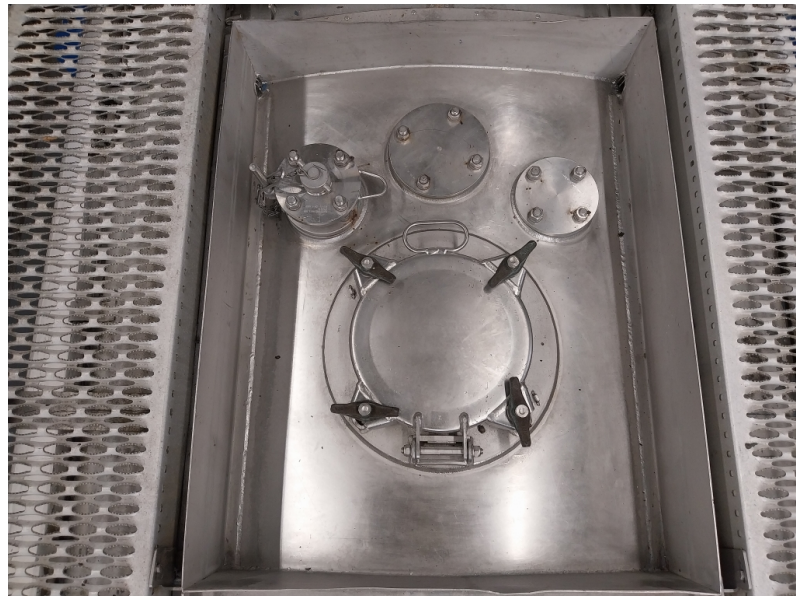

# Product information

MEBU 333034 1

Your  
worldwide

**Partner  
in ISO tanks  
and containers**

**33,000 L  
TANKSWAP  
Chemicals  
EMKD**

Rear - right hand side

Front - left hand side

Valve

Top

Spill box

Manlid

Internal

Internal

INFORMATION UNIT				
UNIT NUMBER	MEBU 333034 1		CAPACITY L	33,000
CONTAINER TYPE	TANKSWAP		MAX GROSS WEIGHT KG	36,000
MANUFACTURER	CPV Ltd		TARE WEIGHT KG	4,350
CONSTRUCTION YEAR	04-2000		PAYLOAD KG	31,650
USAGE CATEGORY	Chemicals		M.A.W.P. BAR	2.65
APPROVER RID/ADR	Yes		TEST PRESSURE BAR	4.00
ISO-CODE	EMKD		INSULATION TYPE	Rockwool
ADR-CODE	L4BN		NR. OF SPILL BOXES	2
T-CODE	T7		REMOTE CONTROL	Yes
BOTTOM DISCHARGE	Butterfly + foot valve		WALKWAY	Yes
TOP DISCHARGE	None		HANDRAIL	Yes
SHELL MATERIAL	Stainless steel		BURSTING DISC	No
STEEL THICKNESS MM	4	EMS	HEATING TYPE	Steam