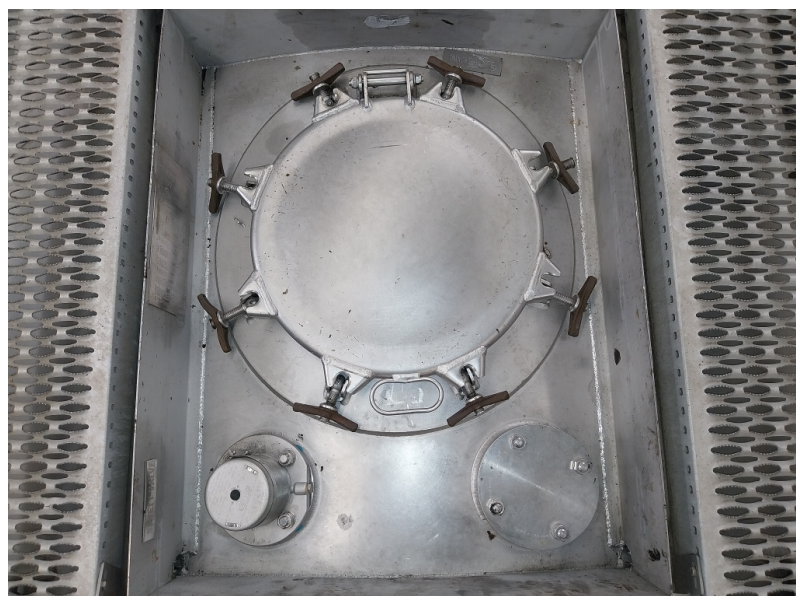

Product information

MEBU 271264 8

Your
worldwide
Partner
in ISO tanks
and containers

33,000 L
TANKSWAP
Chemicals
EMKD

Rear - right hand side

Front - left hand side

Valve

Top

Spill box

Manlid

Internal

Internal

INFORMATION UNIT					
UNIT NUMBER	MEBU 271264 8		CAPACITY	L	33,000
CONTAINER TYPE	TANKSWAP		MAX GROSS WEIGHT	KG	36,000
MANUFACTURER	CPV Ltd		TARE WEIGHT	KG	4,350
CONSTRUCTION YEAR	04 2000		PAYLOAD	KG	31,650
USAGE CATEGORY	Chemicals		M.A.W.P.	BAR	2.65
APPROVER RID/ADR	Yes		TEST PRESSURE	BAR	4.00
ISO-CODE	EMKD		INSULATION TYPE		Rockwool
ADR-CODE	L4BN		NR. OF SPILL BOXES		2
T-CODE	T7		REMOTE CONTROL		Yes
BOTTOM DISCHARGE	Butterfly + foot valve		WALKWAY		Yes
TOP DISCHARGE	None		HANDRAIL		Yes
SHELL MATERIAL	Stainless steel		BURSTING DISC		No
STEEL THICKNESS	MM	4	EMS		Steam