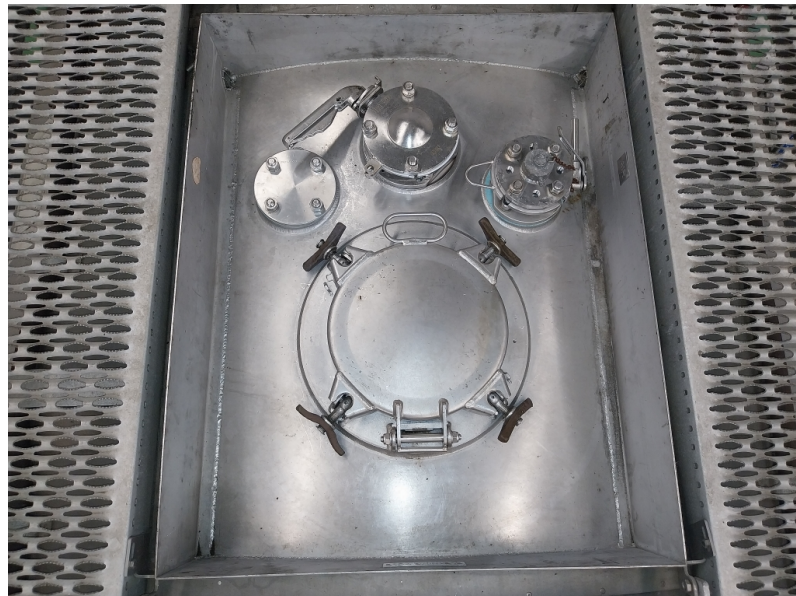

Product information

MEBU 271264 8

Your
worldwide
Partner
in ISO tanks
and containers

33,000 L
TANKSWAP
Chemicals
EMKD

Rear - right hand side

Front - left hand side

Valve

Top

Spill box

Manlid

Internal

Internal

INFORMATION UNIT					
UNIT NUMBER	MEBU 271264 8		CAPACITY	L	33,000
CONTAINER TYPE	TANKSWAP		MAX GROSS WEIGHT	KG	36,000
MANUFACTURER	CPV Ltd		TARE WEIGHT	KG	4,350
CONSTRUCTION YEAR	04 2000		PAYLOAD	KG	31,650
USAGE CATEGORY	Chemicals		M.A.W.P.	BAR	2.65
APPROVER RID/ADR	Yes		TEST PRESSURE	BAR	4.00
ISO-CODE	EMKD		INSULATION TYPE		Rockwool
ADR-CODE	L4BN		NR. OF SPILL BOXES		2
T-CODE	T7		REMOTE CONTROL		Yes
BOTTOM DISCHARGE	Butterfly + foot valve		WALKWAY		Yes
TOP DISCHARGE	None		HANDRAIL		Yes
SHELL MATERIAL	Stainless steel		BURSTING DISC		No
STEEL THICKNESS	MM	4	EMS		Steam