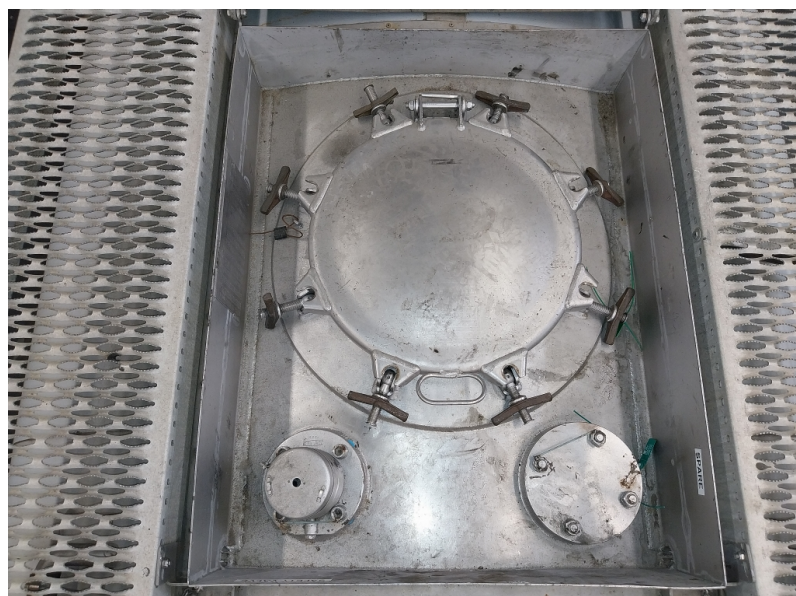

# Product information

MEBU 271249 0

Your  
worldwide  
**Partner**  
in ISO tanks  
and containers

**33,000 L**  
**TANKSWAP**  
Chemicals  
**EMKD**

Rear - right hand side

Front - left hand side

Valve

Top

Spill box

Manlid

Internal

Internal

INFORMATION UNIT				
UNIT NUMBER	MEBU 271249 0		CAPACITY L	33,000
CONTAINER TYPE	TANKSWAP		MAX GROSS WEIGHT KG	36,000
MANUFACTURER	CPV Ltd		TARE WEIGHT KG	4,350
CONSTRUCTION YEAR	02 2000		PAYLOAD KG	31,650
USAGE CATEGORY	Chemicals		M.A.W.P. BAR	2.65
APPROVER RID/ADR	Yes		TEST PRESSURE BAR	4.00
ISO-CODE	EMKD		INSULATION TYPE	Rockwool
ADR-CODE	L4BN		NR. OF SPILL BOXES	2
T-CODE	T7		REMOTE CONTROL	Yes
BOTTOM DISCHARGE	Butterfly + foot valve		WALKWAY	Yes
TOP DISCHARGE	None		HANDRAIL	Yes
SHELL MATERIAL	Stainless steel		BURSTING DISC	No
STEEL THICKNESS MM	4	EMS	HEATING TYPE	Steam