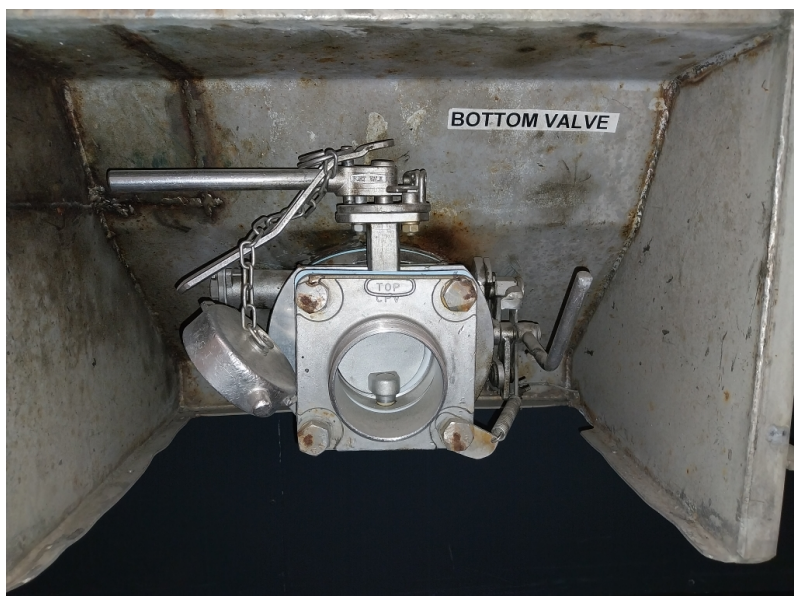

# Product information

MEBU 271249 0

Your  
worldwide  
**Partner**  
in ISO tanks  
and containers

**33,000 L**  
**TANKSWAP**  
Chemicals  
**EMKD**

Rear - right hand side

Front - left hand side

Valve

Top

Spill box

Manlid

Internal

Internal

INFORMATION UNIT				
UNIT NUMBER	MEBU 271249 0		CAPACITY L	33,000
CONTAINER TYPE	TANKSWAP		MAX GROSS WEIGHT KG	36,000
MANUFACTURER	CPV Ltd		TARE WEIGHT KG	4,350
CONSTRUCTION YEAR	02 2000		PAYLOAD KG	31,650
USAGE CATEGORY	Chemicals		M.A.W.P. BAR	2.65
APPROVER RID/ADR	Yes		TEST PRESSURE BAR	4.00
ISO-CODE	EMKD		INSULATION TYPE	Rockwool
ADR-CODE	L4BN		NR. OF SPILL BOXES	2
T-CODE	T7		REMOTE CONTROL	Yes
BOTTOM DISCHARGE	Butterfly + foot valve		WALKWAY	Yes
TOP DISCHARGE	None		HANDRAIL	Yes
SHELL MATERIAL	Stainless steel		BURSTING DISC	No
STEEL THICKNESS MM	4	EMS	HEATING TYPE	Steam