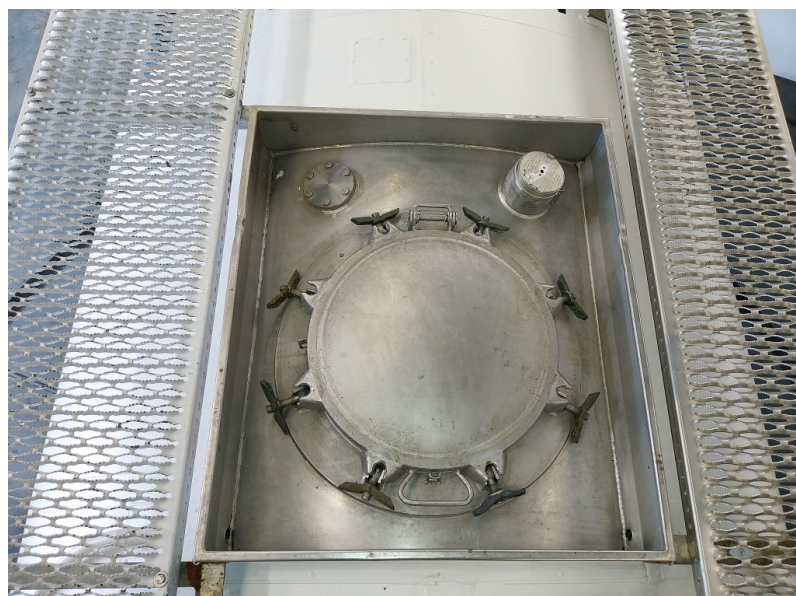

# Product information

MEBU 124998 7

Your  
worldwide

**Partner  
in ISO tanks  
and containers**

**24,000 L  
TANK20FT  
Chemicals  
22K2**

Rear - right hand side

Front - left hand side

Valve

Top

Spill box

Manlid

Internal

Internal

INFORMATION UNIT				
UNIT NUMBER	MEBU 124998 7		CAPACITY L	24,000
CONTAINER TYPE	TANK20FT		MAX GROSS WEIGHT KG	36,000
MANUFACTURER	CIMC		TARE WEIGHT KG	3,405
CONSTRUCTION YEAR	2005		PAYLOAD KG	32,595
USAGE CATEGORY	Chemicals		M.A.W.P. BAR	4.00
APPROVER RID/ADR	Yes		TEST PRESSURE BAR	6.00
ISO-CODE	22K2		INSULATION TYPE	Rockwool 50
ADR-CODE	N/A		NR. OF SPILL BOXES	2
T-CODE	T11		REMOTE CONTROL	Yes
BOTTOM DISCHARGE	Butterfly + foot valve		WALKWAY	Yes
TOP DISCHARGE	None		HANDRAIL	No
SHELL MATERIAL	Stainless steel		BURSTING DISC	No
STEEL THICKNESS MM	6	EMS	HEATING TYPE	Steam