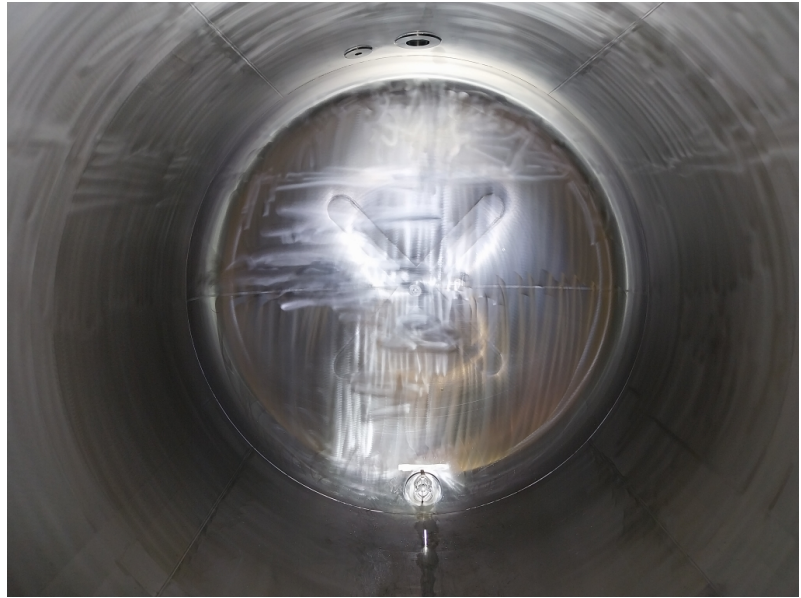

Top

Spill box

Manlid

Internal

Internal

INFORMATION UNIT				
UNIT NUMBER	MEBU 124998 7		CAPACITY L	24,000
CONTAINER TYPE	TANK20FT		MAX GROSS WEIGHT KG	36,000
MANUFACTURER	CIMC		TARE WEIGHT KG	3,405
CONSTRUCTION YEAR	2005		PAYLOAD KG	32,595
USAGE CATEGORY	Chemicals		M.A.W.P. BAR	4.00
APPROVER RID/ADR	Yes		TEST PRESSURE BAR	6.00
ISO-CODE	22K2		INSULATION TYPE	Rockwool 50
ADR-CODE	N/A		NR. OF SPILL BOXES	2
T-CODE	T11		REMOTE CONTROL	Yes
BOTTOM DISCHARGE	Butterfly + foot valve		WALKWAY	Yes
TOP DISCHARGE	None		HANDRAIL	No
SHELL MATERIAL	Stainless steel		BURSTING DISC	No
STEEL THICKNESS MM	6	EMS	HEATING TYPE	Steam