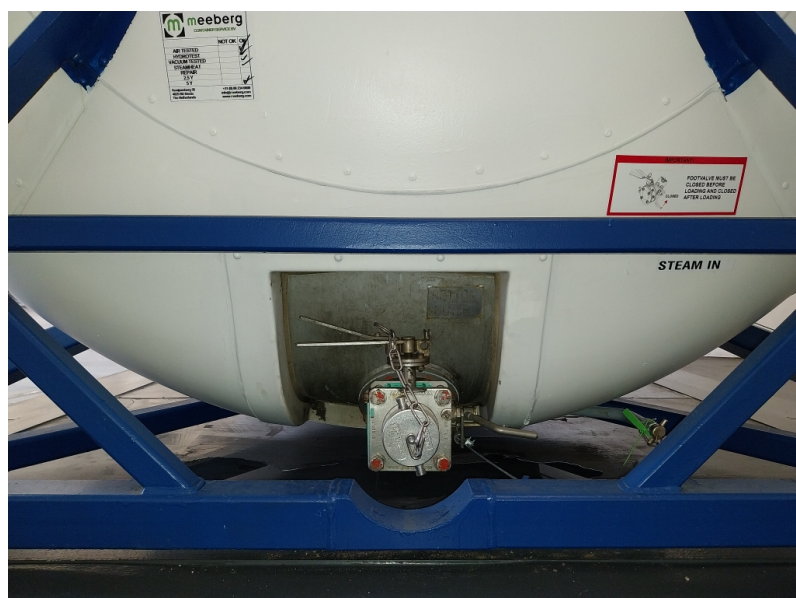

Product information

MEBU 124979 7

Your
worldwide

**Partner
in ISO tanks
and containers**

**24,000 L
TANK20FT
Chemicals
22K2**

Rear - right hand side

Front - left hand side

Valve

Top

Spill box

Manlid

Internal

Internal

INFORMATION UNIT				
UNIT NUMBER	MEBU 124979 7		CAPACITY L	24,000
CONTAINER TYPE	TANK20FT		MAX GROSS WEIGHT KG	36,000
MANUFACTURER	CIMC		TARE WEIGHT KG	3,375
CONSTRUCTION YEAR	2008		PAYLOAD KG	32,625
USAGE CATEGORY	Chemicals		M.A.W.P. BAR	4.00
APPROVER RID/ADR	Yes		TEST PRESSURE BAR	6.00
ISO-CODE	22K2		INSULATION TYPE	Rockwool 50
ADR-CODE	N/A		NR. OF SPILL BOXES	2
T-CODE	T11		REMOTE CONTROL	Yes
BOTTOM DISCHARGE	Butterfly + foot valve		WALKWAY	Yes
TOP DISCHARGE	None		HANDRAIL	No
SHELL MATERIAL	Stainless steel		BURSTING DISC	No
STEEL THICKNESS MM	6	EMS	HEATING TYPE	Steam