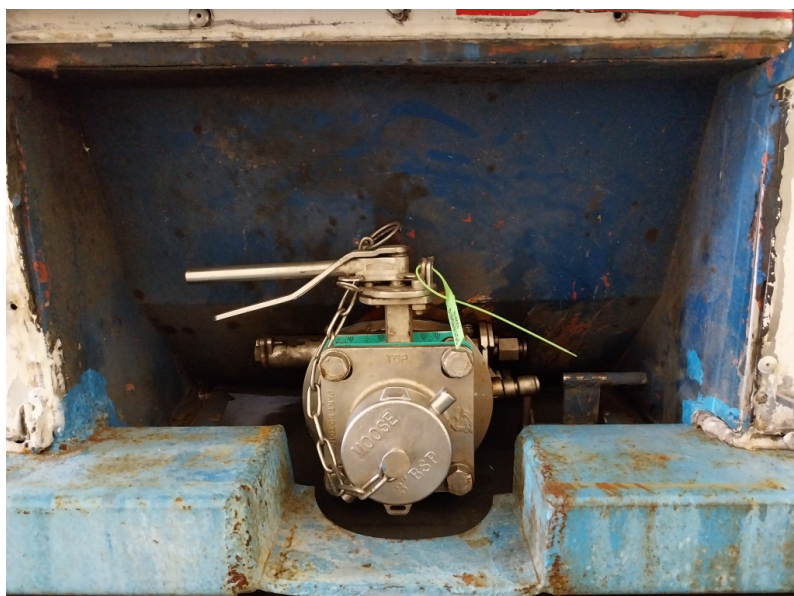

# Product information

MTNU 126107 9

Your  
worldwide

**Partner  
in ISO tanks  
and containers**

**25,600 L  
TANK20FT  
Chemicals  
22KD**

Rear - right hand side

Front - left hand side

Valve

Top

Spill box

Manlid

Internal

Internal

INFORMATION UNIT				
UNIT NUMBER	MTNU 126107 9		CAPACITY L	25,600
CONTAINER TYPE	TANK20FT		MAX GROSS WEIGHT KG	34,000
MANUFACTURER	Van Hool NV		TARE WEIGHT KG	3,820
CONSTRUCTION YEAR	1999		PAYLOAD KG	30,180
USAGE CATEGORY	Chemicals		M.A.W.P. BAR	4.00
APPROVER RID/ADR	Yes		TEST PRESSURE BAR	6.00
ISO-CODE	22KD		INSULATION TYPE	Rockwool
ADR-CODE	L4BH		NR. OF SPILL BOXES	2
T-CODE	T12		REMOTE CONTROL	Yes
BOTTOM DISCHARGE	Butterfly + foot valve		WALKWAY	Yes
TOP DISCHARGE	Flanged		HANDRAIL	No
SHELL MATERIAL	Stainless steel		BURSTING DISC	No
STEEL THICKNESS MM	5	EMS	HEATING TYPE	Steam