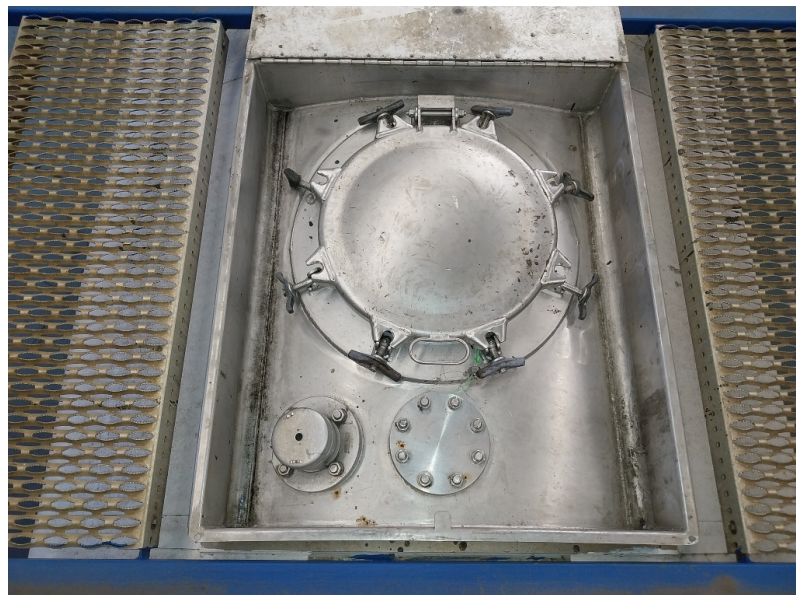

Product information

MTNU 126079 2

Your
worldwide

**Partner
in ISO tanks
and containers**

**25,600 L
TANK20FT
Chemicals
22K2**

Rear - right hand side

Front - left hand side

Valve

Top

Spill box

Manlid

Internal

Internal

INFORMATION UNIT						
UNIT NUMBER	MTNU 126079 2		CAPACITY	L	25,600	
CONTAINER TYPE	TANK20FT		MAX GROSS WEIGHT	KG	34,000	
MANUFACTURER	Van Hool NV		TARE WEIGHT	KG	3,820	
CONSTRUCTION YEAR	1999		PAYLOAD	KG	30,180	
USAGE CATEGORY	Chemicals		M.A.W.P.	BAR	4.00	
APPROVER RID/ADR	Yes		TEST PRESSURE	BAR	6.00	
ISO-CODE	22K2		INSULATION TYPE	Rockwool 50		
ADR-CODE	L4BN		NR. OF SPILL BOXES	2		
T-CODE	T11		REMOTE CONTROL	Yes		
BOTTOM DISCHARGE	Butterfly + foot valve		WALKWAY	Yes		
TOP DISCHARGE	None		HANDRAIL	No		
SHELL MATERIAL	Stainless steel		BURSTING DISC	No		
STEEL THICKNESS	MM	4	EMS	HEATING TYPE		Steam