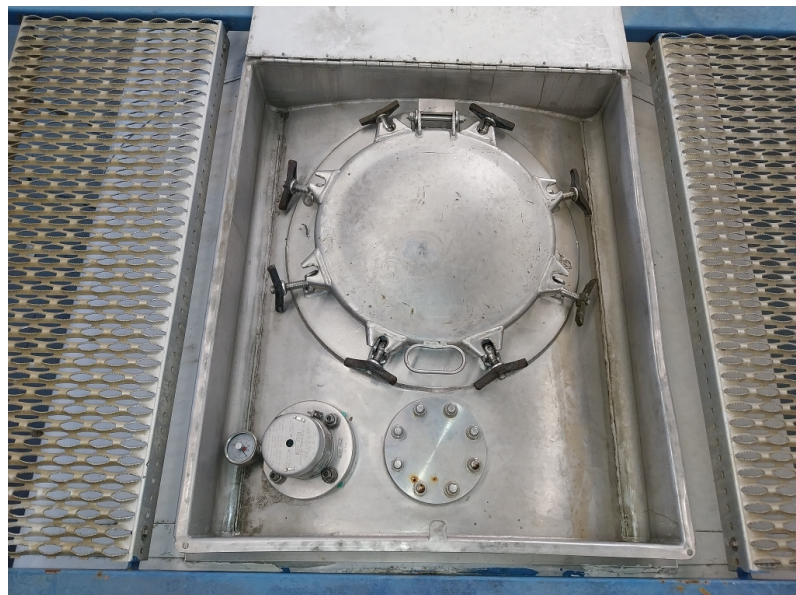

# Product information

MTNU 126038 6

Your  
worldwide  
**Partner**  
in ISO tanks  
and containers

25,600 L  
TANK20FT  
Chemicals  
22KD

Rear - right hand side

Front - left hand side

Valve

Top

Spill box

Manlid

Internal

Internal

| INFORMATION UNIT   |                        |     |                     |             |
|--------------------|------------------------|-----|---------------------|-------------|
| UNIT NUMBER        | MTNU 126038 6          |     | CAPACITY L          | 25,600      |
| CONTAINER TYPE     | TANK20FT               |     | MAX GROSS WEIGHT KG | 34,000      |
| MANUFACTURER       | Van Hool NV            |     | TARE WEIGHT KG      | 3,820       |
| CONSTRUCTION YEAR  | 1999                   |     | PAYLOAD KG          | 30,180      |
| USAGE CATEGORY     | Chemicals              |     | M.A.W.P. BAR        | 4.00        |
| APPROVER RID/ADR   | Yes                    |     | TEST PRESSURE BAR   | 6.00        |
| ISO-CODE           | 22KD                   |     | INSULATION TYPE     | Rockwool 50 |
| ADR-CODE           | L4BN                   |     | NR. OF SPILL BOXES  | 2           |
| T-CODE             | T11                    |     | REMOTE CONTROL      | Yes         |
| BOTTOM DISCHARGE   | Butterfly + foot valve |     | WALKWAY             | Yes         |
| TOP DISCHARGE      | None                   |     | HANDRAIL            | Yes         |
| SHELL MATERIAL     | Stainless steel        |     | BURSTING DISC       | No          |
| STEEL THICKNESS MM | 4                      | EMS | HEATING TYPE        | Steam       |