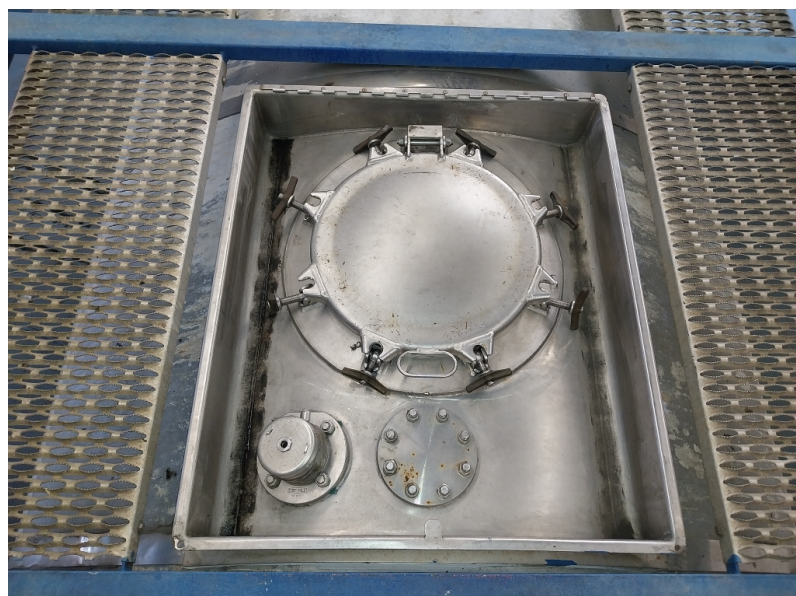

Product information

MEBU 126263 3

Your
worldwide
Partner
in ISO tanks
and containers

25,600 L
TANK20FT
Chemicals
22KD

Rear - right hand side

Front - left hand side

Valve

Top

Spill box

Manlid

Internal

Internal

INFORMATION UNIT				
UNIT NUMBER	MEBU 126263 3		CAPACITY L	25,600
CONTAINER TYPE	TANK20FT		MAX GROSS WEIGHT KG	34,000
MANUFACTURER	Van Hool NV		TARE WEIGHT KG	3,820
CONSTRUCTION YEAR	1999		PAYLOAD KG	30,180
USAGE CATEGORY	Chemicals		M.A.W.P. BAR	4.00
APPROVER RID/ADR	Yes		TEST PRESSURE BAR	6.00
ISO-CODE	22KD		INSULATION TYPE	Rockwool 50
ADR-CODE	L4BN		NR. OF SPILL BOXES	2
T-CODE	T11		REMOTE CONTROL	Yes
BOTTOM DISCHARGE	Butterfly + foot valve		WALKWAY	Yes
TOP DISCHARGE	None		HANDRAIL	No
SHELL MATERIAL	Stainless steel		BURSTING DISC	No
STEEL THICKNESS MM	4	EMS	HEATING TYPE	Steam