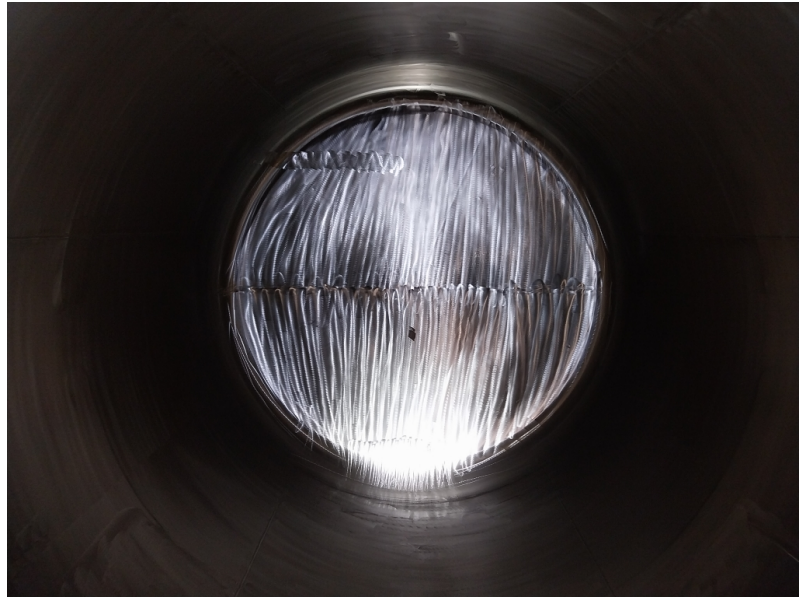

Top

Spill box

Manlid

Internal

Internal

INFORMATION UNIT				
UNIT NUMBER	MEBU 126162 1		CAPACITY L	25,900
CONTAINER TYPE	TANK20FT		MAX GROSS WEIGHT KG	34,000
MANUFACTURER	WELFIT ODDY		TARE WEIGHT KG	3,700
CONSTRUCTION YEAR	1998		PAYLOAD KG	30,300
USAGE CATEGORY	Chemicals		M.A.W.P. BAR	4.00
APPROVER RID/ADR	Yes		TEST PRESSURE BAR	6.00
ISO-CODE	22K2		INSULATION TYPE	Rockwool 50
ADR-CODE	L4BN		NR. OF SPILL BOXES	2
T-CODE	T11		REMOTE CONTROL	Yes
BOTTOM DISCHARGE	Butterfly + foot valve		WALKWAY	Yes
TOP DISCHARGE	None		HANDRAIL	No
SHELL MATERIAL	Stainless steel		BURSTING DISC	No
STEEL THICKNESS MM	5	EMS	HEATING TYPE	Steam