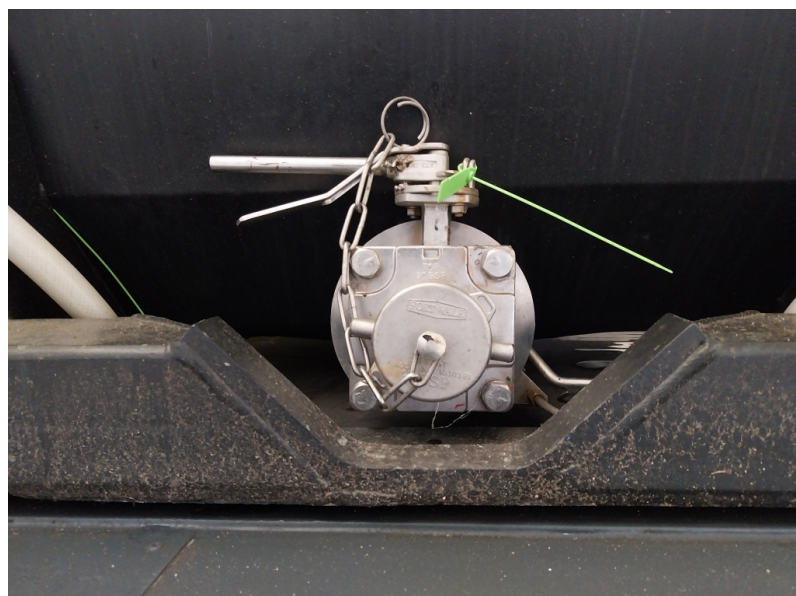

# Product information

**MEBU 226327 5**

Your  
worldwide

**Partner  
in ISO tanks  
and containers**

**25,930 L  
TANK20FT  
Foodstuff  
22K2**

Rear - right hand side

Front - left hand side

Valve

Top

Spill box

Manlid

Internal

Internal

INFORMATION UNIT				
UNIT NUMBER	MEBU 226327 5		CAPACITY L	25,930
CONTAINER TYPE	TANK20FT		MAX GROSS WEIGHT KG	36,000
MANUFACTURER	WELFIT ODDY		TARE WEIGHT KG	3,660
CONSTRUCTION YEAR	2001		PAYLOAD KG	32,340
USAGE CATEGORY	Foodstuff		M.A.W.P. BAR	4.00
APPROVER RID/ADR	Yes		TEST PRESSURE BAR	6.00
ISO-CODE	22K2		INSULATION TYPE	Rockwool
ADR-CODE	L4BN		NR. OF SPILL BOXES	2
T-CODE	T11		REMOTE CONTROL	Yes
BOTTOM DISCHARGE	Butterfly + foot valve		WALKWAY	Yes
TOP DISCHARGE	Flanged		HANDRAIL	No
SHELL MATERIAL	Stainless steel		BURSTING DISC	No
STEEL THICKNESS MM	5	EMS	HEATING TYPE	Steam