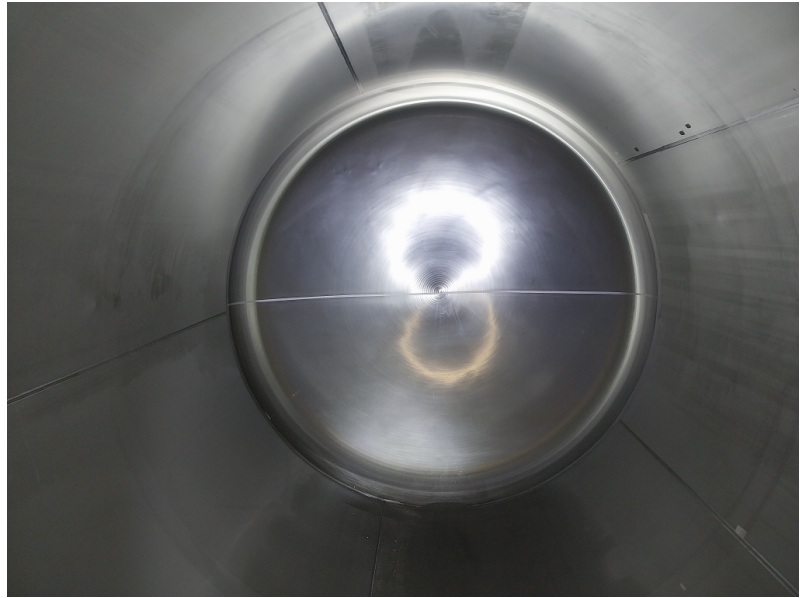

Top

Spill box

Manlid

Internal

Internal

INFORMATION UNIT				
UNIT NUMBER	MEBU 226322 8		CAPACITY L	26,000
CONTAINER TYPE	TANK20FT		MAX GROSS WEIGHT KG	36,000
MANUFACTURER	WELFIT ODDY		TARE WEIGHT KG	3,650
CONSTRUCTION YEAR	2002		PAYLOAD KG	32,350
USAGE CATEGORY	Foodstuff		M.A.W.P. BAR	4.00
APPROVER RID/ADR	Yes		TEST PRESSURE BAR	6.00
ISO-CODE	22K2		INSULATION TYPE	Rockwool 50
ADR-CODE	N/A		NR. OF SPILL BOXES	2
T-CODE	T11		REMOTE CONTROL	Yes
BOTTOM DISCHARGE	Butterfly + foot valve		WALKWAY	Yes
TOP DISCHARGE	None		HANDRAIL	No
SHELL MATERIAL	Stainless steel		BURSTING DISC	No
STEEL THICKNESS MM	5	EMS	HEATING TYPE	Steam