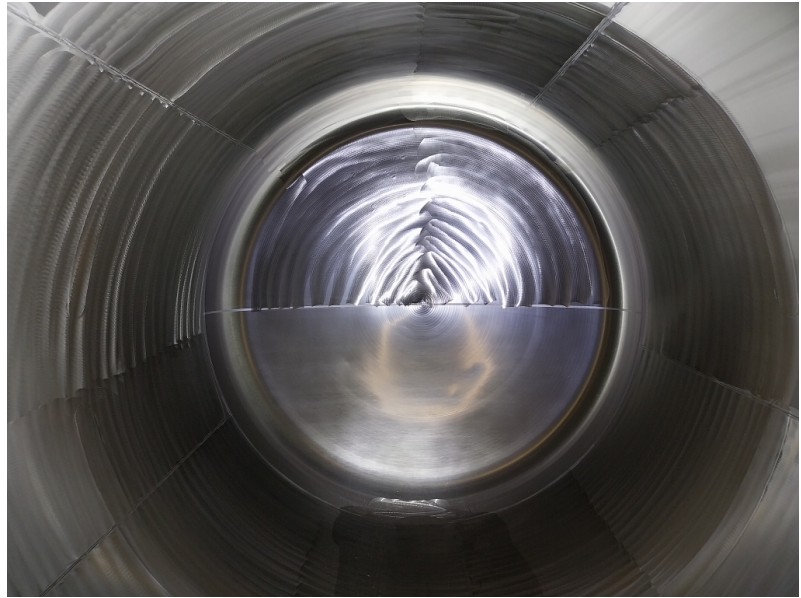

Spill box

Manlid

Internal

Internal

INFORMATION UNIT				
UNIT NUMBER	MEBU 226320 7		CAPACITY L	26,000
CONTAINER TYPE	TANK20FT		MAX GROSS WEIGHT KG	36,000
MANUFACTURER	WELFIT ODDY		TARE WEIGHT KG	3,630
CONSTRUCTION YEAR	2001		PAYLOAD KG	32,370
USAGE CATEGORY	Foodstuff		M.A.W.P. BAR	4.00
APPROVER RID/ADR	Yes		TEST PRESSURE BAR	6.00
ISO-CODE	22K2		INSULATION TYPE	Rockwool 50
ADR-CODE	L4BN		NR. OF SPILL BOXES	2
T-CODE	T11		REMOTE CONTROL	Yes
BOTTOM DISCHARGE	Butterfly + foot valve		WALKWAY	Yes
TOP DISCHARGE	None		HANDRAIL	No
SHELL MATERIAL	Stainless steel		BURSTING DISC	No
STEEL THICKNESS MM	5	EMS	HEATING TYPE	Steam