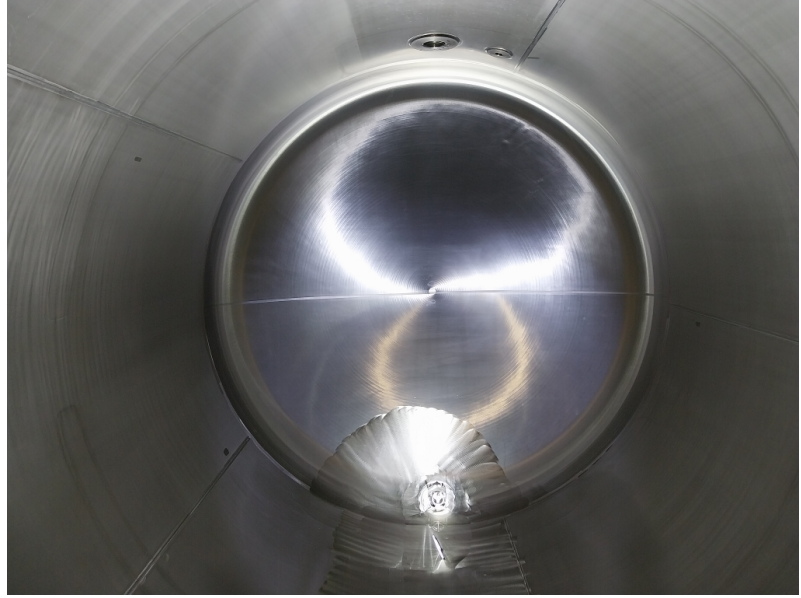

Front - left hand side

Valve

Top

Spill box

Manlid

Internal

Internal

INFORMATION UNIT				
UNIT NUMBER	MEBU 226324 9		CAPACITY L	26,000
CONTAINER TYPE	TANK20FT		MAX GROSS WEIGHT KG	36,000
MANUFACTURER	WELFIT ODDY		TARE WEIGHT KG	3,640
CONSTRUCTION YEAR	2002		PAYLOAD KG	32,360
USAGE CATEGORY	Foodstuff		M.A.W.P. BAR	4.00
APPROVER RID/ADR	Yes		TEST PRESSURE BAR	6.00
ISO-CODE	22K2		INSULATION TYPE	Rockwool 50
ADR-CODE	N/A		NR. OF SPILL BOXES	2
T-CODE	T11		REMOTE CONTROL	Yes
BOTTOM DISCHARGE	Butterfly + foot valve		WALKWAY	Yes
TOP DISCHARGE	None		HANDRAIL	No
SHELL MATERIAL	Stainless steel		BURSTING DISC	No
STEEL THICKNESS MM	5	EMS	HEATING TYPE	Steam