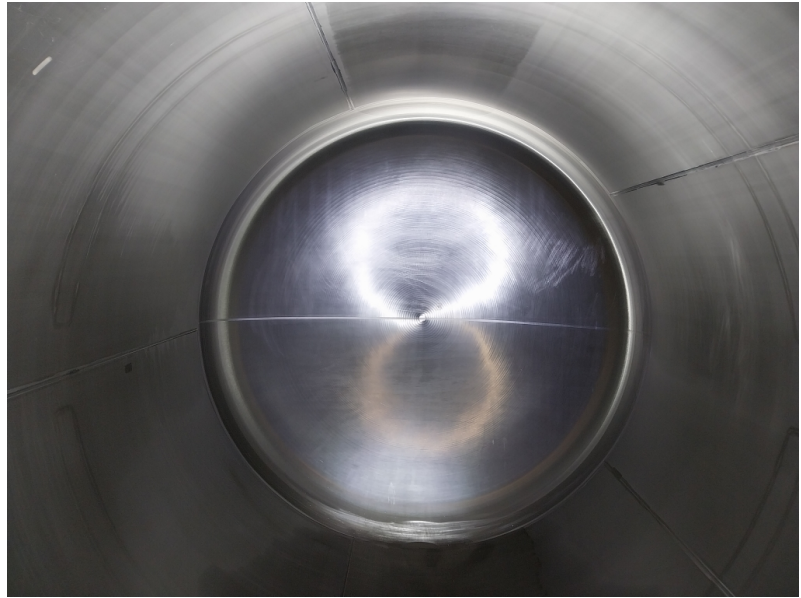

Front - left hand side

Valve

Top

Spill box

Manlid

Internal

Internal

INFORMATION UNIT				
UNIT NUMBER	MEBU 226324 9		CAPACITY L	26,000
CONTAINER TYPE	TANK20FT		MAX GROSS WEIGHT KG	36,000
MANUFACTURER	WELFIT ODDY		TARE WEIGHT KG	3,640
CONSTRUCTION YEAR	2002		PAYLOAD KG	32,360
USAGE CATEGORY	Foodstuff		M.A.W.P. BAR	4.00
APPROVER RID/ADR	Yes		TEST PRESSURE BAR	6.00
ISO-CODE	22K2		INSULATION TYPE	Rockwool 50
ADR-CODE	N/A		NR. OF SPILL BOXES	2
T-CODE	T11		REMOTE CONTROL	Yes
BOTTOM DISCHARGE	Butterfly + foot valve		WALKWAY	Yes
TOP DISCHARGE	None		HANDRAIL	No
SHELL MATERIAL	Stainless steel		BURSTING DISC	No
STEEL THICKNESS MM	5	EMS	HEATING TYPE	Steam