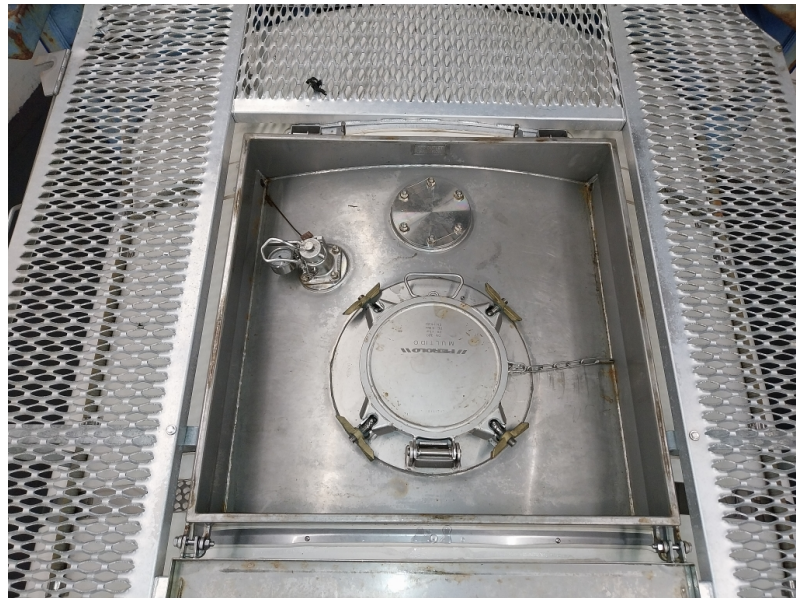

Product information

MEBU 333070 0

Your
worldwide
Partner
in ISO tanks
and containers

33,000 L
TANKSWAP
Chemicals
DMKD

Rear - right hand side

Front - left hand side

Valve

Top

Spill box

Manlid

Internal

Internal

INFORMATION UNIT				
UNIT NUMBER	MEBU 333070 0		CAPACITY L	33,000
CONTAINER TYPE	TANKSWAP		MAX GROSS WEIGHT KG	36,000
MANUFACTURER	CIMC		TARE WEIGHT KG	4,320
CONSTRUCTION YEAR	2014		PAYLOAD KG	31,680
USAGE CATEGORY	Chemicals		M.A.W.P. BAR	4.00
APPROVER RID/ADR	Yes		TEST PRESSURE BAR	6.00
ISO-CODE	DMKD		INSULATION TYPE	Rockwool 50
ADR-CODE	L4BN		NR. OF SPILL BOXES	2
T-CODE	T11		REMOTE CONTROL	Yes
BOTTOM DISCHARGE	Butterfly + foot valve		WALKWAY	Yes
TOP DISCHARGE	None		HANDRAIL	Yes
SHELL MATERIAL	Stainless steel		BURSTING DISC	No
STEEL THICKNESS MM	6	EMS	HEATING TYPE	Steam