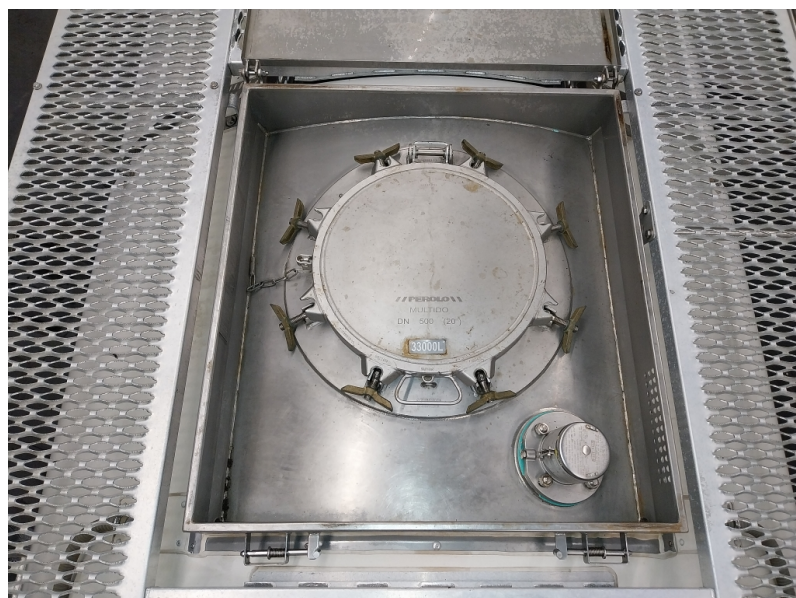

Product information

MEBU 333070 0

Your
worldwide
Partner
in ISO tanks
and containers

33,000 L
TANKSWAP
Chemicals
DMKD

Rear - right hand side

Front - left hand side

Valve

Top

Spill box

Manlid

Internal

Internal

INFORMATION UNIT				
UNIT NUMBER	MEBU 333070 0		CAPACITY L	33,000
CONTAINER TYPE	TANKSWAP		MAX GROSS WEIGHT KG	36,000
MANUFACTURER	CIMC		TARE WEIGHT KG	4,320
CONSTRUCTION YEAR	2014		PAYLOAD KG	31,680
USAGE CATEGORY	Chemicals		M.A.W.P. BAR	4.00
APPROVER RID/ADR	Yes		TEST PRESSURE BAR	6.00
ISO-CODE	DMKD		INSULATION TYPE	Rockwool 50
ADR-CODE	L4BN		NR. OF SPILL BOXES	2
T-CODE	T11		REMOTE CONTROL	Yes
BOTTOM DISCHARGE	Butterfly + foot valve		WALKWAY	Yes
TOP DISCHARGE	None		HANDRAIL	Yes
SHELL MATERIAL	Stainless steel		BURSTING DISC	No
STEEL THICKNESS MM	6	EMS	HEATING TYPE	Steam