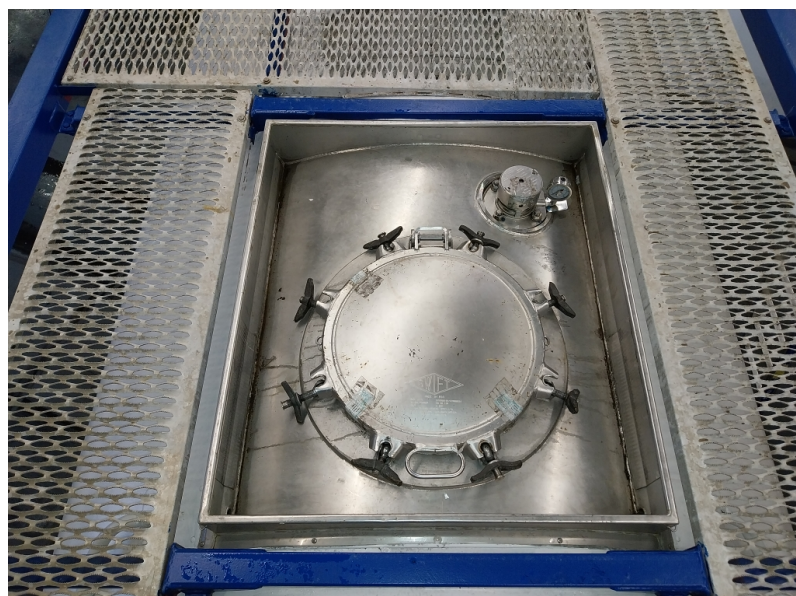

Product information

226280 7

Your
worldwide
Partner
in ISO tanks
and containers

26,000 L
TANK20FT
Chemicals
22K2

Rear - right hand side

Front - left hand side

Valve

Top

Spill box

Manlid

Internal

Internal

INFORMATION UNIT						
UNIT NUMBER	226280 7		CAPACITY	L	26,000	
CONTAINER TYPE	TANK20FT		MAX GROSS WEIGHT	KG	36,000	
MANUFACTURER	CIMC		TARE WEIGHT	KG	4,020	
CONSTRUCTION YEAR	2006		PAYLOAD	KG	31,980	
USAGE CATEGORY	Chemicals		M.A.W.P.	BAR	4.00	
APPROVER RID/ADR	Yes		TEST PRESSURE	BAR	6.00	
ISO-CODE	22K2		INSULATION TYPE	Rockwool 50		
ADR-CODE	N/A		NR. OF SPILL BOXES	2		
T-CODE	T12		REMOTE CONTROL	Yes		
BOTTOM DISCHARGE	Butterfly + foot valve		WALKWAY	Yes		
TOP DISCHARGE	None		HANDRAIL	No		
SHELL MATERIAL	Stainless steel		BURSTING DISC	Yes		
STEEL THICKNESS	MM	6	EMS	HEATING TYPE		Steam