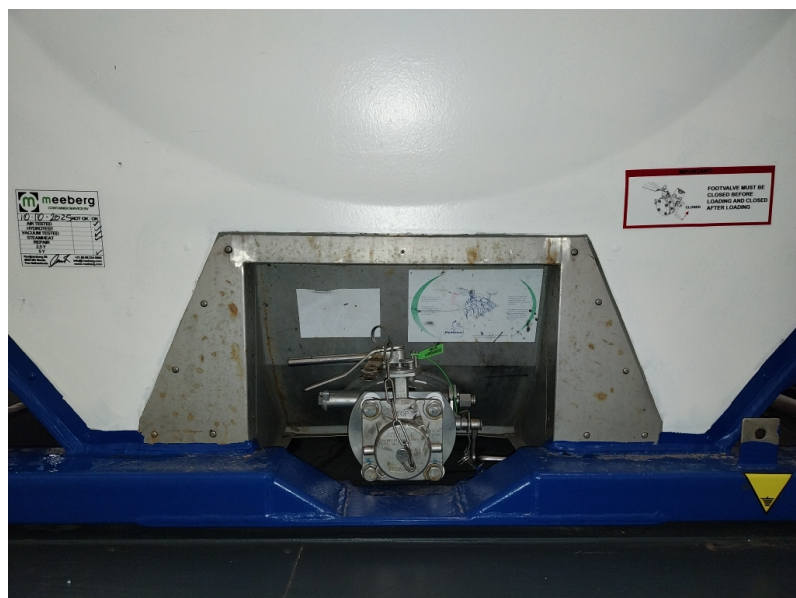

Product information

226280 7

Your
worldwide
Partner
in ISO tanks
and containers

26,000 L
TANK20FT
Chemicals
22K2

Rear - right hand side

Front - left hand side

Valve

Top

Spill box

Manlid

Internal

Internal

INFORMATION UNIT						
UNIT NUMBER	226280 7		CAPACITY	L	26,000	
CONTAINER TYPE	TANK20FT		MAX GROSS WEIGHT	KG	36,000	
MANUFACTURER	CIMC		TARE WEIGHT	KG	4,020	
CONSTRUCTION YEAR	2006		PAYLOAD	KG	31,980	
USAGE CATEGORY	Chemicals		M.A.W.P.	BAR	4.00	
APPROVER RID/ADR	Yes		TEST PRESSURE	BAR	6.00	
ISO-CODE	22K2		INSULATION TYPE	Rockwool 50		
ADR-CODE	N/A		NR. OF SPILL BOXES	2		
T-CODE	T12		REMOTE CONTROL	Yes		
BOTTOM DISCHARGE	Butterfly + foot valve		WALKWAY	Yes		
TOP DISCHARGE	None		HANDRAIL	No		
SHELL MATERIAL	Stainless steel		BURSTING DISC	Yes		
STEEL THICKNESS	MM	6	EMS	HEATING TYPE		Steam